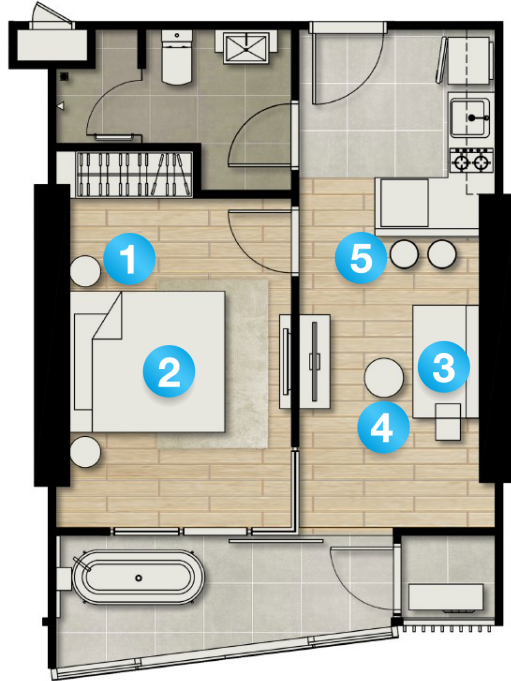

5 2 Bar Chairs

1 BEDROOM

Built-In Furniture and Kitchen Built-In for Unit Room

Standard

1 Bedroom - Type G-1

42.50 SQ.M.

INCLUDED ONLY

1. Kitchen Cabinet (L-Shape) - 1 Set

Hood - 1 Set

Hob - 1 Set

Sink & Faucet - 1 Set

2. Wardrobe - 1 Set

3. Air Conditioner - 2 Sets

15,000 BTU

4. Bathtub - 1 Set

*The positioning of useable space and the column is determined by the location of the room. The company reserves the right to modify terms or cancel without prior notice. The location area size is an estimate only. Type of furniture placement containing details. This is just an example of the layout are used for advertising only.

1 BEDROOM

PROMOTIONAL FURNITURE PACKAGE

**Image below are provided for illustration only subject to change without prior notice*

TYPE G-1M
42.50 SQ.M.

1 Side Table

2 King Bed & Mattress

3 Two-Seat Sofa

5 2 Bar Chairs

4 Tea Table

1 BEDROOM

Built-In Furniture and Kitchen Built-In for Unit Room

Standard

1 Bedroom - Type G-1M

42.50 SQ.M.

INCLUDED ONLY

1. Kitchen Cabinet (L-Shape) - 1 Set