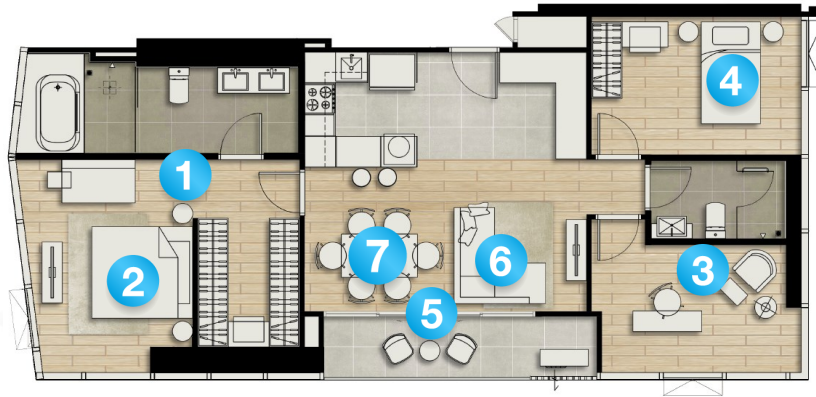

5 Tea Table

6 Three-Seat Sofa

7 Dining Table with 6 Chairs

2 BEDROOM

Built-In Furniture and Kitchen Built-In for Unit Room

Standard

2 Bedroom - Type J

86.00 SQ.M.

4. Bathtub - 1 Set

*The positioning of useable space and the column is determined by the location of the room. The company reserves the right to modify terms or cancel without prior notice. The location area size is an estimate only. Type of furniture placement containing details. This is just an example of the layout are used for advertising only.

3 BEDROOM

PROMOTIONAL FURNITURE PACKAGE

**Image below are provided for illustration only subject to change without prior notice*

TYPE K
94.60 SQ.M.

1 Side Table

2 King Bed & Mattress

3 Day Bed

4 Queen Bed & Mattress

5 Tea Table

6 Three-Seat Sofa

7 Dining Table with 6 Chairs

3 BEDROOM

Built-In Furniture and Kitchen Built-In for Unit Room

Standard

3 Bedroom - Type K

94.60 SQ.M.