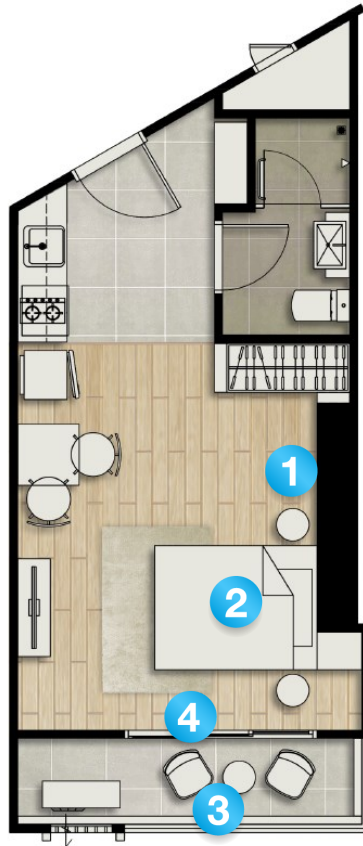

4 Curtain

STUDIO

Built-In Furniture and Kitchen Built-In for Unit Room

Standard

Studio - Type B

29.90 SQ.M.

INCLUDED ONLY

1. Kitchen Cabinet - 1 Set
 - Hood - 1 Set
 - Hob - 1 Set
 - Sink & Faucet - 1 Set
2. Wardrobe - 1 Set
3. Headboard Shelf - 1 Set
4. Air Conditioner - 1 Set
 - 18,000 BTU

STUDIO

PROMOTIONAL FURNITURE PACKAGE

**Image below are provided for illustration only subject to change without prior notice*

TYPE C
32.40 SQ.M.

1 Side Table

2 King Bed & Mattress

3 1 Tea Table with 2 Chairs

4 Curtain

STUDIO

Built-In Furniture and Kitchen Built-In for Unit Room

Standard

Studio - Type C

32.40 SQ.M.

INCLUDED ONLY

1. Kitchen Cabinet - 1 Set
 - Hood - 1 Set
 - Hob - 1 Set
 - Sink & Faucet - 1 Set
2. Wardrobe - 1 Set
3. Air Conditioner - 1 Set
 - 18,000 BTU

STUDIO

PROMOTIONAL FURNITURE PACKAGE

**Image below are provided for illustration only subject to change without prior notice*

TYPE C-1
33.40 SQ.M.

1 Side Table

2 King Bed & Mattress

3 1 Tea Table with 2 Chairs