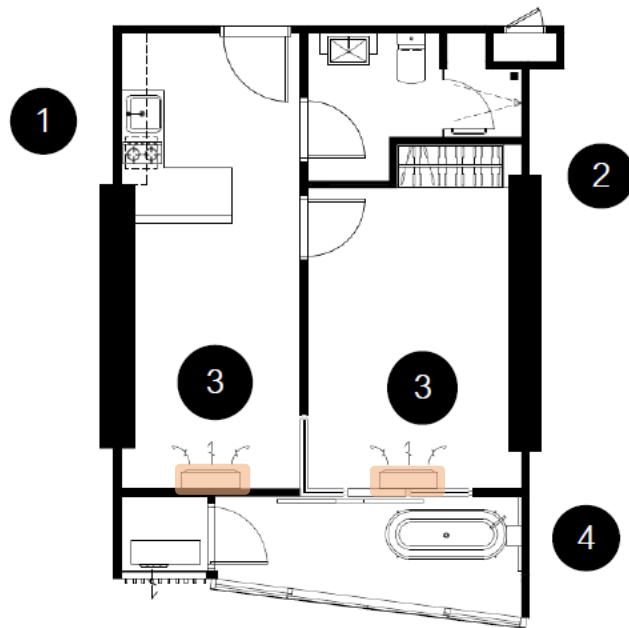

Hood - 1 Set

Hob - 1 Set

Sink & Faucet - 1 Set

2. Wardrobe - 1 Set

3. Air Conditioner - 2 Sets

15,000 BTU

4. Bathtub - 1 Set

*The positioning of useable space and the column is determined by the location of the room. The company reserves the right to modify terms or cancel without prior notice. The location area size is an estimate only. Type of furniture placement containing details. This is just an example of the layout are used for advertising only.

1 BEDROOM

PROMOTIONAL FURNITURE PACKAGE

**Image below are provided for illustration only subject to change without prior notice*

TYPE G-1
42.50 SQ.M.

1 Side Table

2 King Bed & Mattress

3 Two-Seat Sofa

4 Tea Table

5 2 Bar Chairs

1 BEDROOM

Built-In Furniture and Kitchen Built-In for Unit Room

Standard

1 Bedroom - Type G-1

42.50 SQ.M.

INCLUDED ONLY

1. Kitchen Cabinet (L-Shape) - 1 Set