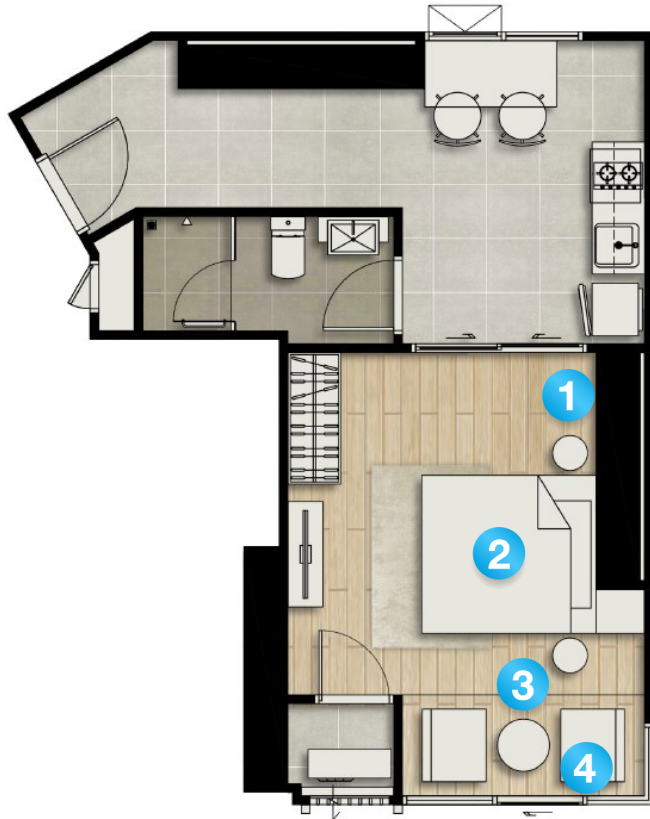

STUDIO PLUS

PROMOTIONAL FURNITURE PACKAGE

*Image below are provided for illustration only subject to change without prior notice

TYPE E
39.00 SQ.M.

1 Side Table