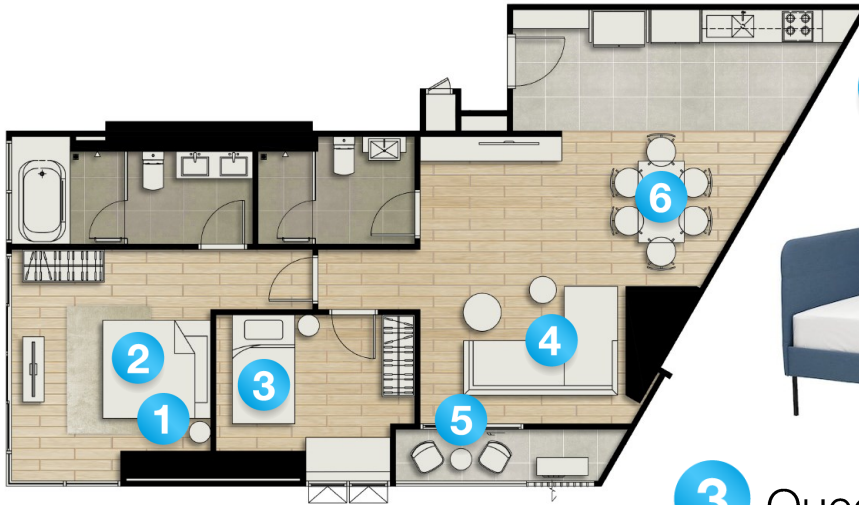

3 Queen Bed & Mattress

2 BEDROOM

PROMOTIONAL FURNITURE PACKAGE

*Image below are provided for illustration only subject to change without prior notice

TYPE I
88.90 SQ.M.