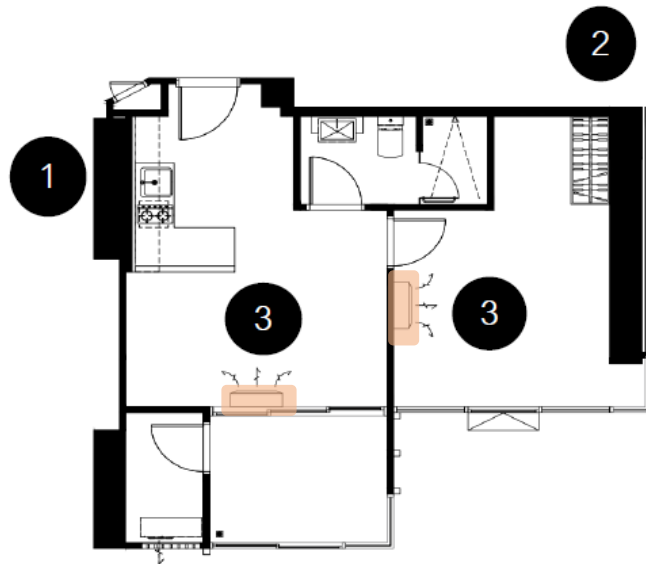

1 BEDROOM

PROMOTIONAL FURNITURE PACKAGE

**Image below are provided for illustration only subject to change without prior notice*

TYPE H
47.50 SQ.M.

1 2 Side Tables

2 King Bed & Mattress

3 Two-Seat Sofa

6 2 Bar Chairs

4 Day Bed

5 Tea Table

1 BEDROOM

Built-In Furniture and Kitchen Built-In for Unit Room

Standard

1 Bedroom - Type H

47.50 SQ.M.

INCLUDED ONLY

1. Kitchen Cabinet (L-Shape) - 1 Set

Hood - 1 Set

Hob - 1 Set

Sink & Faucet - 1 Set

2. Wardrobe - 1 Set

3. Air Conditioner - 2 Sets

15,000 BTU

*The positioning of useable space and the column is determined by the location of the room. The company reserves the right to modify terms or cancel without prior notice. The location area size is an estimate only. Type of furniture placement containing details. This is just an example of the layout are used for advertising only.