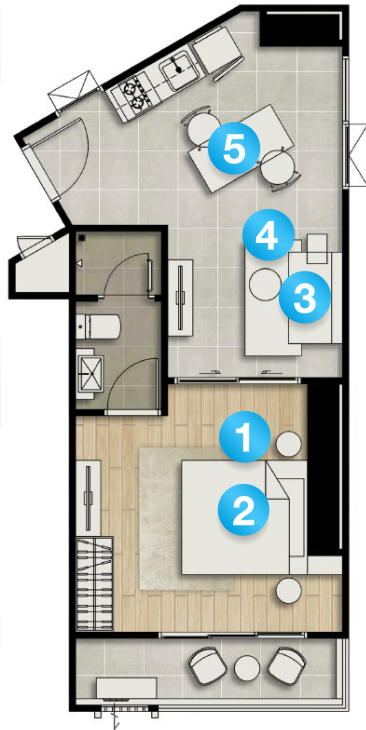

1 BEDROOM

PROMOTIONAL FURNITURE PACKAGE

*Image below are provided for illustration only subject to change without prior notice

TYPE F
42.40 SQ.M.

1 2 Side Tables