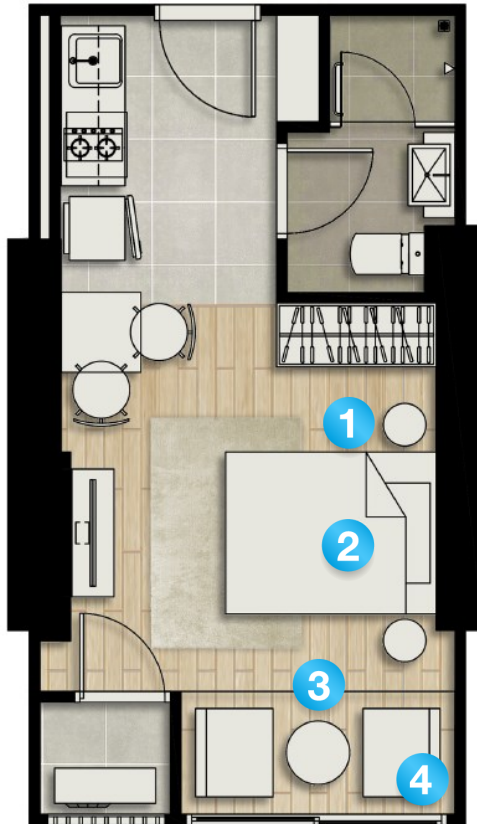

STUDIO

PROMOTIONAL FURNITURE PACKAGE

*Image below are provided for illustration only subject to change without prior notice

TYPE A
28.00 SQ.M.

1 Side Table