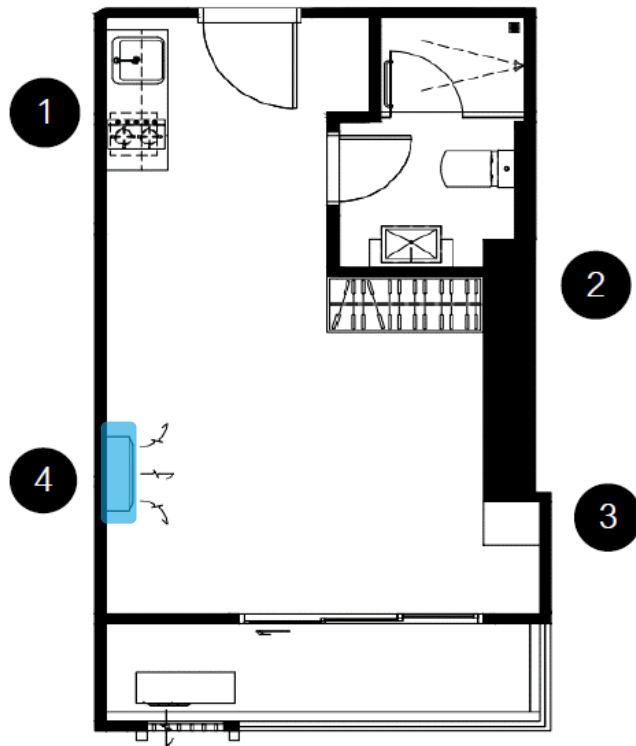

Hood - 1 Set

Hob - 1 Set

Sink & Faucet - 1 Set

2. Wardrobe - 1 Set

3. Sitting Podium with drawer - 1 Set

4. Air Conditioner - 1 Set

■ 18,000 BTU

*The positioning of useable space and the column is determined by the location of the room. The company reserves the right to modify terms or cancel without prior notice. The location area size is an estimate only. Type of furniture placement containing details. This is just an example of the layout are used for advertising only.

STUDIO

PROMOTIONAL FURNITURE PACKAGE

**Image below are provided for illustration only subject to change without prior notice*

TYPE B
29.90 SQ.M.

1 Side Table

2 King Bed & Mattress

3 1 Tea Table with 2 Chairs

4 Curtain

STUDIO

Built-In Furniture and Kitchen Built-In for Unit Room

Standard

Studio - Type B

29.90 SQ.M.

INCLUDED ONLY

1. Kitchen Cabinet - 1 Set
 - Hood - 1 Set
 - Hob - 1 Set
 - Sink & Faucet - 1 Set
2. Wardrobe - 1 Set
3. Headboard Shelf - 1 Set
4. Air Conditioner - 1 Set
 - 18,000 BTU

*The positioning of useable space and the column is determined by the location of the room. The company reserves the right to modify terms or cancel without prior notice. The location area size is an estimate only. Type of furniture placement containing details. This is just an example of the layout are used for advertising only.