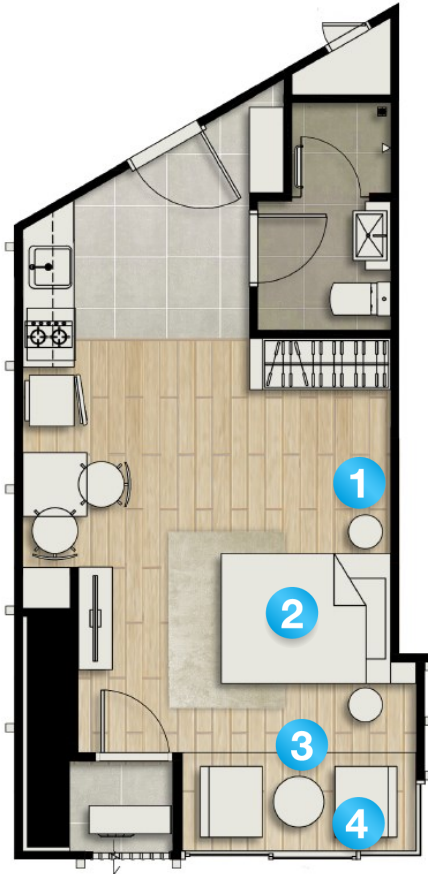

4 Curtain

STUDIO

Built-In Furniture and Kitchen Built-In for Unit Room

Standard

Studio - Type D

32.90 SQ.M.

INCLUDED ONLY

1. Kitchen Cabinet - 1 Set
 - Hood - 1 Set
 - Hob - 1 Set
 - Sink & Faucet - 1 Set
2. Wardrobe - 1 Set
3. Sitting Podium with drawer - 1 Set
4. Headboard Shelf - 1 Set
5. Air Conditioner - 1 Set
 - 18,000 BTU

4 Curtain

STUDIO

Built-In Furniture and Kitchen Built-In for Unit Room

Standard

Studio - Type D-1

32.90 SQ.M.

INCLUDED ONLY

1. Kitchen Cabinet - 1 Set

Hood - 1 Set

Hob - 1 Set

Sink & Faucet - 1 Set

2. Wardrobe - 1 Set

3. Sitting Podium with drawer - 1 Set

4. Headboard Shelf - 1 Set

5. Air Conditioner - 1 Set

 18,000 BTU

STUDIO

PROMOTIONAL FURNITURE PACKAGE

**Image below are provided for illustration only subject to change without prior notice*

TYPE D-2
35.30 SQ.M.

1 Side Table

2 King Bed & Mattress

3 1 Tea Table with 2 Sofas