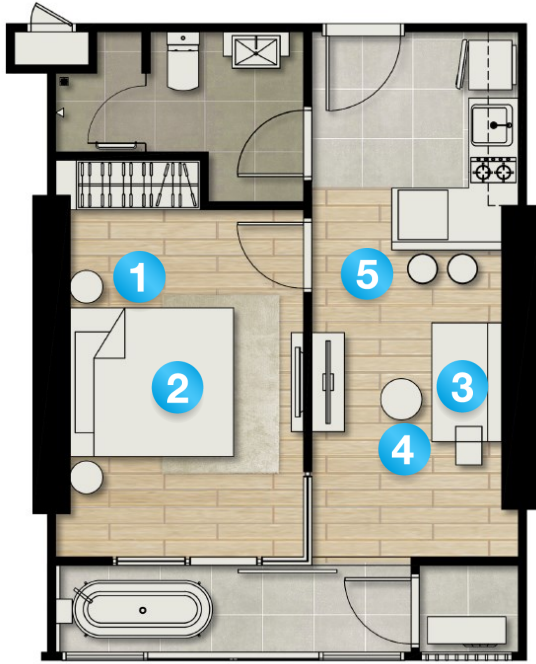

4 Tea Table

1 BEDROOM

Built-In Furniture and Kitchen Built-In for Unit Room

Standard

1 Bedroom - Type G-1M

42.50 SQ.M.

INCLUDED ONLY

1. Kitchen Cabinet (L-Shape) - 1 Set

Hood - 1 Set

Hob - 1 Set

Sink & Faucet - 1 Set

2. Wardrobe - 1 Set

3. Air Conditioner - 2 Sets  15,000 BTU

 15,000 BTU

4. Bathtub - 1 Set

*The positioning of useable space and the column is determined by the location of the room. The company reserves the right to modify terms or cancel without prior notice. The location area size is an estimate only. Type of furniture placement containing details. This is just an example of the layout are used for advertising only.

1 BEDROOM

PROMOTIONAL FURNITURE PACKAGE

**Image below are provided for illustration only subject to change without prior notice*

TYPE G-M
40.80 SQ.M.

1 Side Table

2 King Bed & Mattress

3 Two-Seat Sofa

4 Tea Table

5 2 Bar Chairs

1 BEDROOM

Built-In Furniture and Kitchen Built-In for Unit Room

Standard

1 Bedroom - Type G-M

40.80 SQ.M.

INCLUDED ONLY

1. Kitchen Cabinet (L-Shape) - 1 Set
 - Hood - 1 Set
 - Hob - 1 Set
 - Sink & Faucet - 1 Set
2. Wardrobe - 1 Set
3. Air Conditioner - 2 Sets  15,000 BTU
 15,000 BTU
4. Bathtub - 1 Set