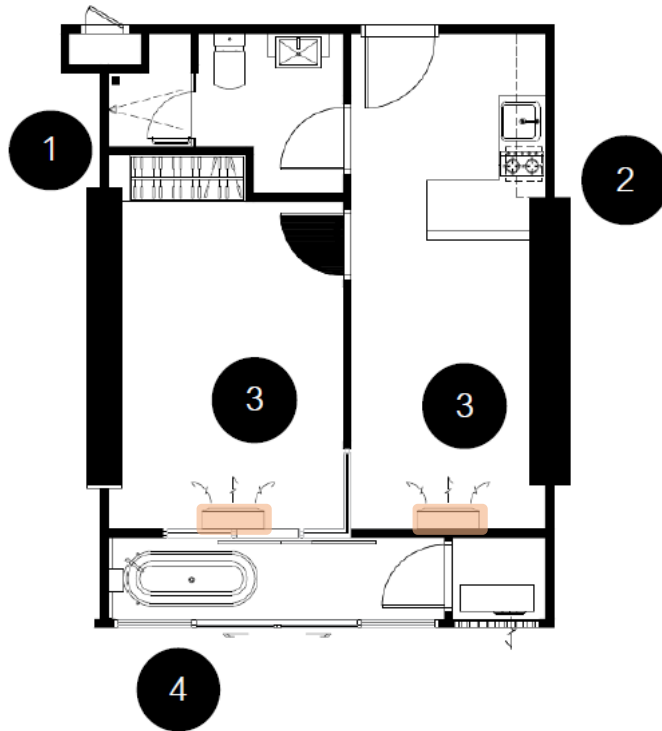

Hood - 1 Set

Hob - 1 Set

Sink & Faucet - 1 Set

2. Wardrobe - 1 Set

3. Air Conditioner - 2 Sets  15,000 BTU

 15,000 BTU

4. Bathtub - 1 Set

*The positioning of useable space and the column is determined by the location of the room. The company reserves the right to modify terms or cancel without prior notice. The location area size is an estimate only. Type of furniture placement containing details. This is just an example of the layout are used for advertising only.

1 BEDROOM

PROMOTIONAL FURNITURE PACKAGE

**Image below are provided for illustration only subject to change without prior notice*

TYPE G-M
40.80 SQ.M.

1 Side Table

2 King Bed & Mattress

3 Two-Seat Sofa

4 Tea Table

5 2 Bar Chairs

1 BEDROOM

Built-In Furniture and Kitchen Built-In for Unit Room

Standard

1 Bedroom - Type G-M

40.80 SQ.M.

INCLUDED ONLY

1. Kitchen Cabinet (L-Shape) - 1 Set
 - Hood - 1 Set
 - Hob - 1 Set
 - Sink & Faucet - 1 Set
2. Wardrobe - 1 Set
3. Air Conditioner - 2 Sets  15,000 BTU
 15,000 BTU
4. Bathtub - 1 Set

*The positioning of useable space and the column is determined by the location of the room. The company reserves the right to modify terms or cancel without prior notice. The location area size is an estimate only. Type of furniture placement containing details. This is just an example of the layout are used for advertising only.