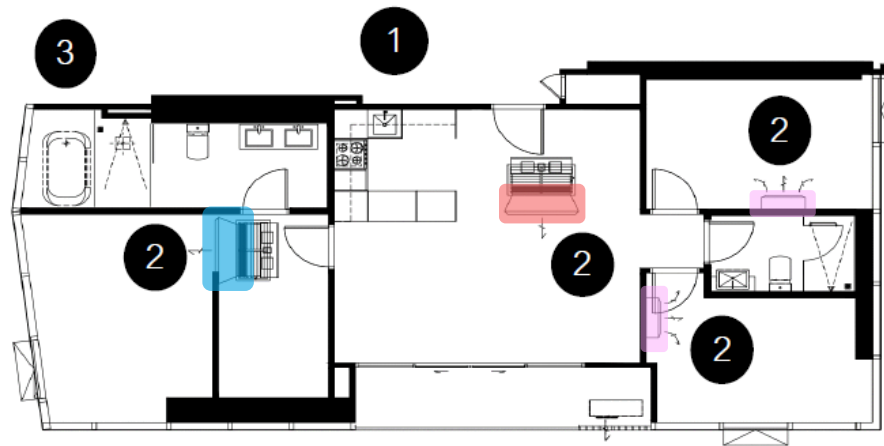

3 BEDROOM

Built-In Furniture and Kitchen Built-In for Unit Room

Standard

3 Bedroom - Type K

94.60 SQ.M.

INCLUDED ONLY

1. Kitchen Cabinet - 1 Set

Hood - 1 Set

Hob - 1 Set

Sink & Faucet - 1 Set

2. Air Conditioner - 4 Sets

9,000 BTU 18,000 BTU 30,000 BTU

3. Bathtub - 1 Set

*The positioning of useable space and the column is determined by the location of the room. The company reserves the right to modify terms or cancel without prior notice. The location area size is an estimate only. Type of furniture placement containing details. This is just an example of the layout are used for advertising only.