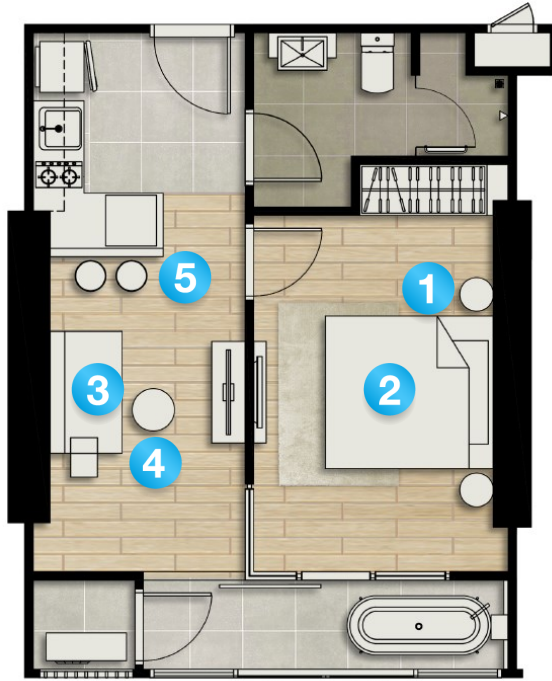

1 BEDROOM

PROMOTIONAL FURNITURE PACKAGE

*Image below are provided for illustration only subject to change without prior notice

TYPE G
40.80 SQ.M.

1 Side Table