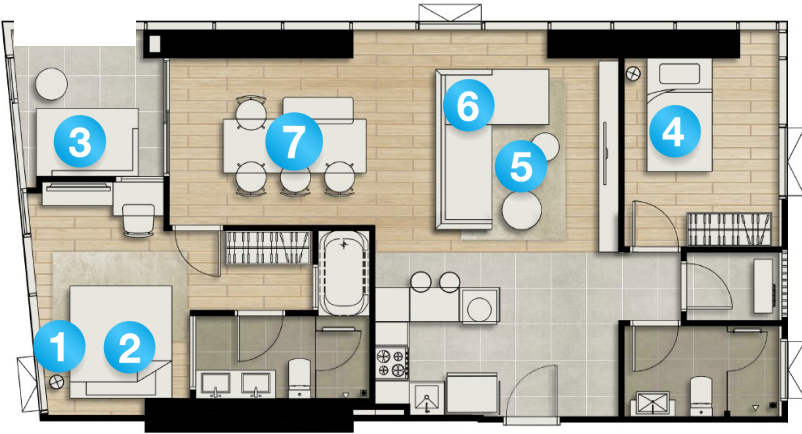

2 BEDROOM

PROMOTIONAL FURNITURE PACKAGE

*Image below are provided for illustration only subject to change without prior notice

TYPE J
86.00 SQ.M.