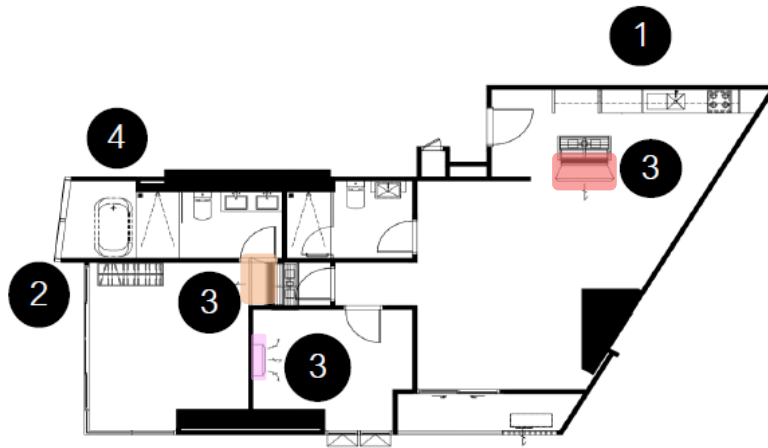

5 1 Tea Table with 2 Chairs

4 Three-Seat Sofa

6 Dining Table with 6 Chairs

2 BEDROOM

Built-In Furniture and Kitchen Built-In for Unit Room

Standard

2 Bedroom - Type I-1

89.80 SQ.M.

4. Bathtub - 1 Set

*The positioning of useable space and the column is determined by the location of the room. The company reserves the right to modify terms or cancel without prior notice. The location area size is an estimate only. Type of furniture placement containing details. This is just an example of the layout are used for advertising only.