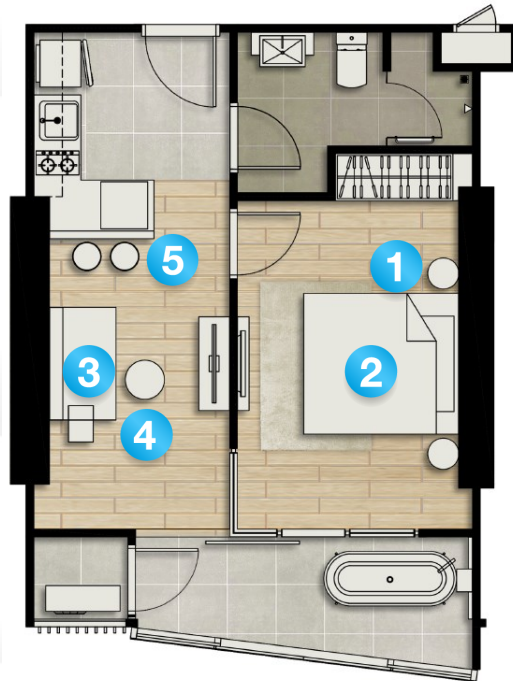

4 Tea Table

1 BEDROOM

Built-In Furniture and Kitchen Built-In for Unit Room

Standard

1 Bedroom - Type G

40.80 SQ.M.

INCLUDED ONLY

1. Kitchen Cabinet (L-Shape) - 1 Set

Hood - 1 Set

Hob - 1 Set

Sink & Faucet - 1 Set

2. Wardrobe - 1 Set

3. Air Conditioner - 2 Sets

15,000 BTU

4. Bathtub - 1 Set

*The positioning of useable space and the column is determined by the location of the room. The company reserves the right to modify terms or cancel without prior notice. The location area size is an estimate only. Type of furniture placement containing details. This is just an example of the layout are used for advertising only.

1 BEDROOM

PROMOTIONAL FURNITURE PACKAGE

**Image below are provided for illustration only subject to change without prior notice*

TYPE G-1
42.50 SQ.M.

1 Side Table

2 King Bed & Mattress

3 Two-Seat Sofa

4 Tea Table

5 2 Bar Chairs

1 BEDROOM

Built-In Furniture and Kitchen Built-In for Unit Room

Standard

1 Bedroom - Type G-1

42.50 SQ.M.

INCLUDED ONLY

1. Kitchen Cabinet (L-Shape) - 1 Set