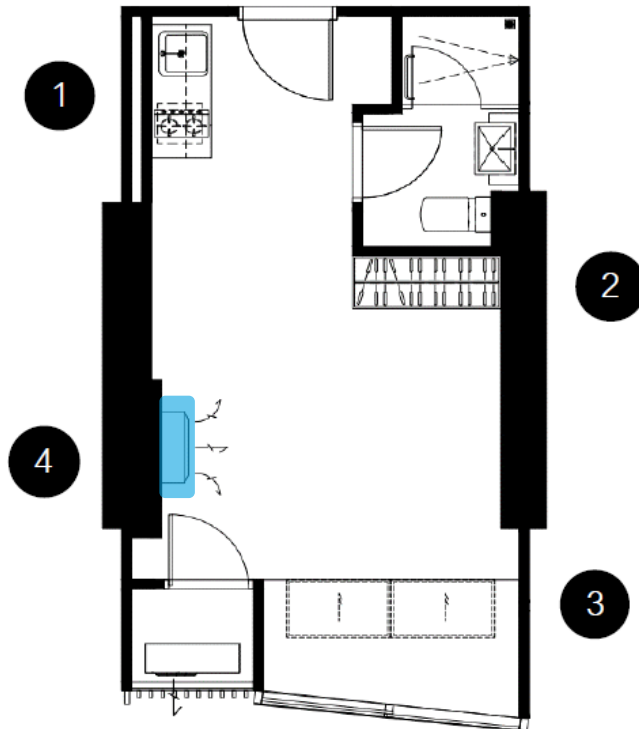

4 Curtain

STUDIO

Built-In Furniture and Kitchen Built-In for Unit Room

Standard

Studio - Type A

28.00 SQ.M.

INCLUDED ONLY

1. Kitchen Cabinet - 1 Set
 - Hood - 1 Set
 - Hob - 1 Set
 - Sink & Faucet - 1 Set
2. Wardrobe - 1 Set
3. Sitting Podium with drawer - 1 Set
4. Air Conditioner - 1 Set
 - 18,000 BTU

4 Curtain

STUDIO

Built-In Furniture and Kitchen Built-In for Unit Room

Standard

Studio - Type A-1

28.90 SQ.M.

INCLUDED ONLY

1. Kitchen Cabinet - 1 Set

Hood - 1 Set

Hob - 1 Set

Sink & Faucet - 1 Set

2. Wardrobe - 1 Set

3. Sitting Podium with drawer - 1 Set

4. Air Conditioner - 1 Set

■ 18,000 BTU

*The positioning of useable space and the column is determined by the location of the room. The company reserves the right to modify terms or cancel without prior notice. The location area size is an estimate only. Type of furniture placement containing details. This is just an example of the layout are used for advertising only.

4 Curtain

STUDIO

Built-In Furniture and Kitchen Built-In for Unit Room

Standard

Studio - Type B

29.90 SQ.M.

INCLUDED ONLY

1. Kitchen Cabinet - 1 Set
 - Hood - 1 Set
 - Hob - 1 Set
 - Sink & Faucet - 1 Set
2. Wardrobe - 1 Set
3. Headboard Shelf - 1 Set
4. Air Conditioner - 1 Set
 - 18,000 BTU