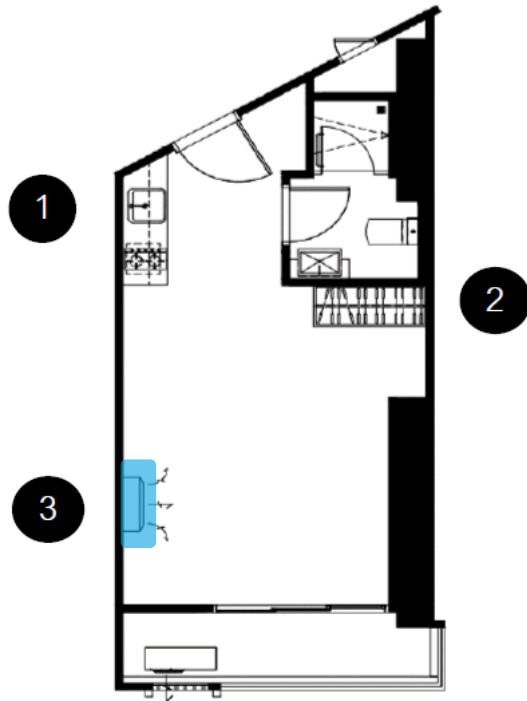

4 Curtain

STUDIO

Built-In Furniture and Kitchen Built-In for Unit Room

Standard

Studio - Type B

29.90 SQ.M.

INCLUDED ONLY

1. Kitchen Cabinet - 1 Set
 - Hood - 1 Set
 - Hob - 1 Set
 - Sink & Faucet - 1 Set
2. Wardrobe - 1 Set
3. Headboard Shelf - 1 Set
4. Air Conditioner - 1 Set
 - 18,000 BTU

4 Curtain

STUDIO

Built-In Furniture and Kitchen Built-In for Unit Room

Standard

Studio - Type C

32.40 SQ.M.

INCLUDED ONLY

1. Kitchen Cabinet - 1 Set
 - Hood - 1 Set
 - Hob - 1 Set
 - Sink & Faucet - 1 Set
2. Wardrobe - 1 Set
3. Air Conditioner - 1 Set
 - 18,000 BTU

*The positioning of useable space and the column is determined by the location of the room. The company reserves the right to modify terms or cancel without prior notice. The location area size is an estimate only. Type of furniture placement containing details. This is just an example of the layout are used for advertising only.