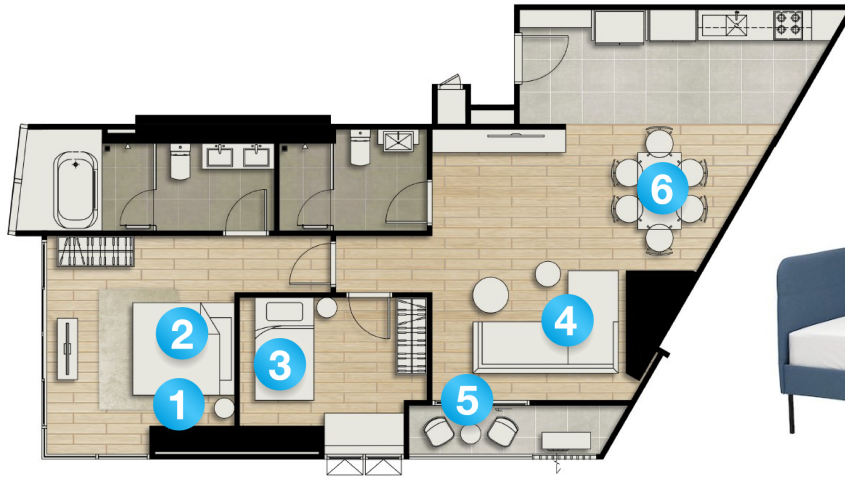

3 Queen Bed & Mattress

2 BEDROOM

PROMOTIONAL FURNITURE PACKAGE

*Image below are provided for illustration only subject to change without prior notice

TYPE I-1
89.80 SQ.M.