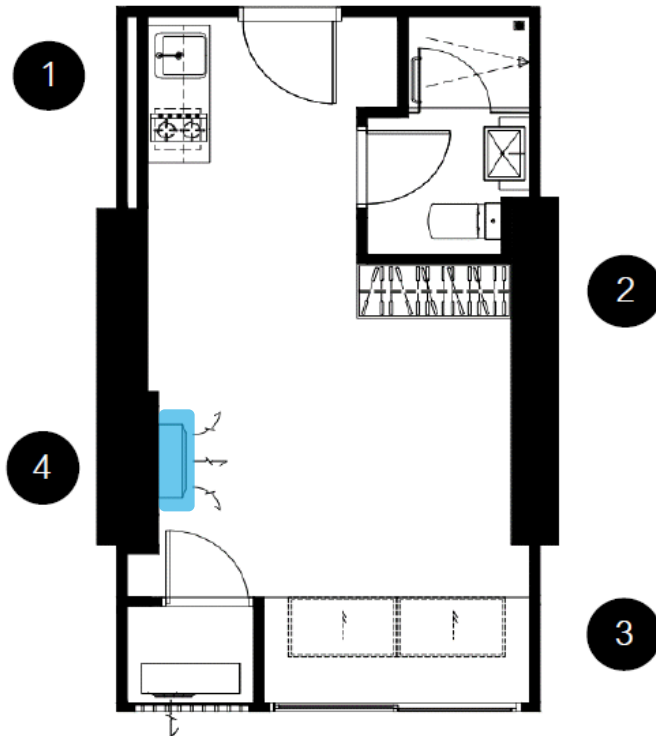

4 Curtain

STUDIO

Built-In Furniture and Kitchen Built-In for Unit Room

Standard

Studio - Type A

28.00 SQ.M.

INCLUDED ONLY

1. Kitchen Cabinet - 1 Set
 - Hood - 1 Set
 - Hob - 1 Set
 - Sink & Faucet - 1 Set
2. Wardrobe - 1 Set
3. Sitting Podium with drawer - 1 Set
4. Air Conditioner - 1 Set
 - 18,000 BTU

*The positioning of useable space and the column is determined by the location of the room. The company reserves the right to modify terms or cancel without prior notice. The location area size is an estimate only. Type of furniture placement containing details. This is just an example of the layout are used for advertising only.

4 Curtain

STUDIO

Built-In Furniture and Kitchen Built-In for Unit Room

Standard

Studio - Type A-1

28.90 SQ.M.

INCLUDED ONLY

1. Kitchen Cabinet - 1 Set

Hood - 1 Set

Hob - 1 Set

Sink & Faucet - 1 Set

2. Wardrobe - 1 Set

3. Sitting Podium with drawer - 1 Set

4. Air Conditioner - 1 Set

■ 18,000 BTU

*The positioning of useable space and the column is determined by the location of the room. The company reserves the right to modify terms or cancel without prior notice. The location area size is an estimate only. Type of furniture placement containing details. This is just an example of the layout are used for advertising only.