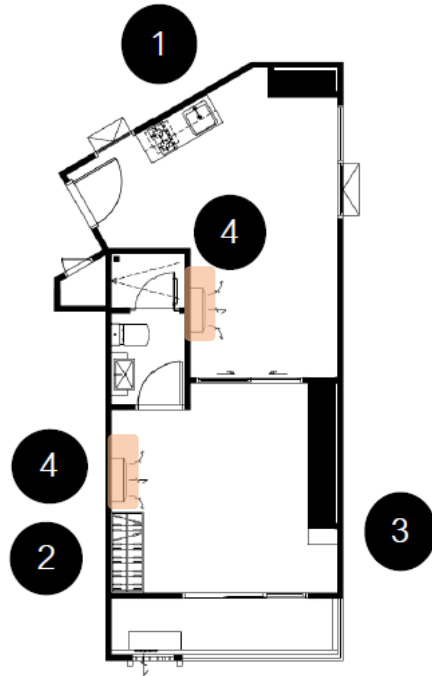

1 BEDROOM

PROMOTIONAL FURNITURE PACKAGE

**Image below are provided for illustration only subject to change without prior notice*

TYPE F
42.40 SQ.M.

1 2 Side Tables

2 King Bed & Mattress

3 Two-Seat Sofa

4 Tea Table

5 Dining Table with 2 Chairs

1 BEDROOM

Built-In Furniture and Kitchen Built-In for Unit Room

Standard

1 Bedroom - Type F

42.40 SQ.M.

INCLUDED ONLY

1. Kitchen Cabinet - 1 Set
 - Hood - 1 Set
 - Hob - 1 Set
 - Sink & Faucet - 1 Set
2. Wardrobe - 1 Set
3. Headboard Shelf - 1 Set
4. Air Conditioner - 2 Sets
 - 15,000 BTU

*The positioning of useable space and the column is determined by the location of the room. The company reserves the right to modify terms or cancel without prior notice. The location area size is an estimate only. Type of furniture placement containing details. This is just an example of the layout are used for advertising only.