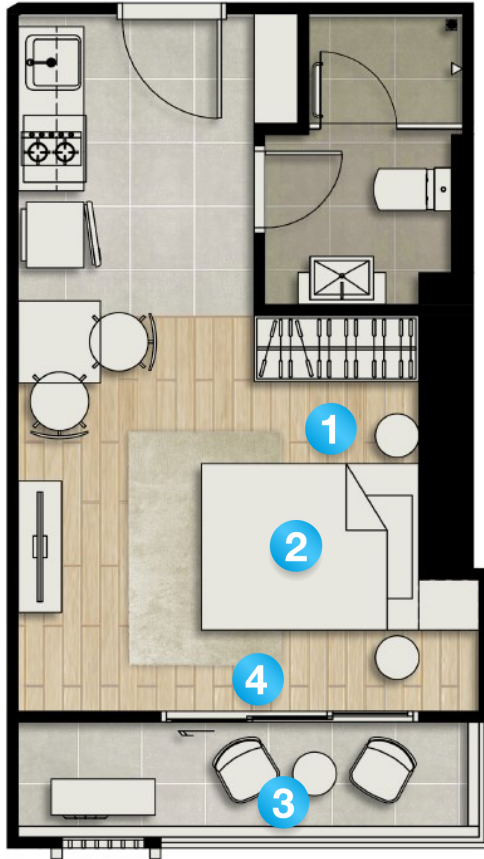

4 Curtain

STUDIO

Built-In Furniture and Kitchen Built-In for Unit Room

Standard

Studio - Type A-1

28.90 SQ.M.

INCLUDED ONLY

1. Kitchen Cabinet - 1 Set

Hood - 1 Set

Hob - 1 Set

Sink & Faucet - 1 Set

2. Wardrobe - 1 Set

3. Sitting Podium with drawer - 1 Set

4. Air Conditioner - 1 Set

■ 18,000 BTU

*The positioning of useable space and the column is determined by the location of the room. The company reserves the right to modify terms or cancel without prior notice. The location area size is an estimate only. Type of furniture placement containing details. This is just an example of the layout are used for advertising only.

STUDIO

PROMOTIONAL FURNITURE PACKAGE

**Image below are provided for illustration only subject to change without prior notice*

TYPE B
29.90 SQ.M.

1 Side Table

2 King Bed & Mattress

3 1 Tea Table with 2 Chairs

4 Curtain

STUDIO

Built-In Furniture and Kitchen Built-In for Unit Room

Standard

Studio - Type B

29.90 SQ.M.

INCLUDED ONLY

1. Kitchen Cabinet - 1 Set
 - Hood - 1 Set
 - Hob - 1 Set
 - Sink & Faucet - 1 Set
2. Wardrobe - 1 Set
3. Headboard Shelf - 1 Set
4. Air Conditioner - 1 Set
 - 18,000 BTU