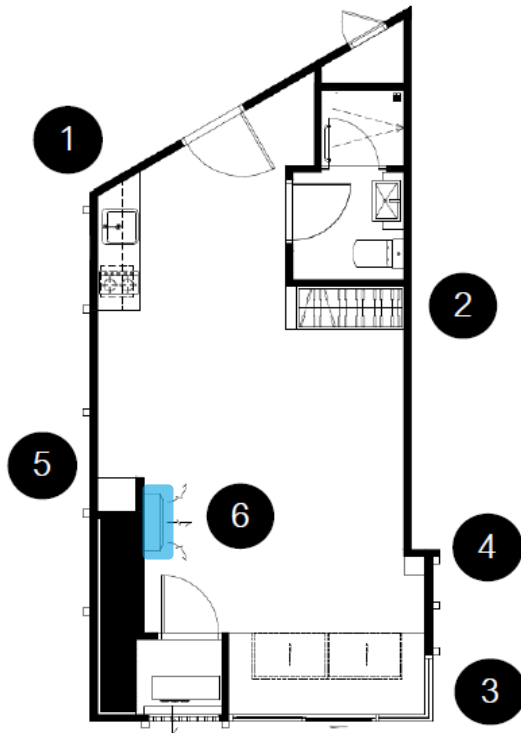

STUDIO

PROMOTIONAL FURNITURE PACKAGE

**Image below are provided for illustration only subject to change without prior notice*

TYPE D-2
35.30 SQ.M.

1 Side Table

2 King Bed & Mattress

3 1 Tea Table with 2 Sofas

4 Curtain

STUDIO

Built-In Furniture and Kitchen Built-In for Unit Room

Standard

Studio - Type D-2

35.30 SQ.M.

INCLUDED ONLY

1. Kitchen Cabinet - 1 Set
 - Hood - 1 Set
 - Hob - 1 Set
 - Sink & Faucet - 1 Set
2. Wardrobe - 1 Set
3. Sitting Podium with drawer - 1 Set
4. Headboard Shelf - 1 Set
5. Storage Shelft - 1 Set
6. Air Conditioner - 1 Set
 - 18,000 BTU

*The positioning of useable space and the column is determined by the location of the room. The company reserves the right to modify terms or cancel without prior notice. The location area size is an estimate only. Type of furniture placement containing details. This is just an example of the layout are used for advertising only.