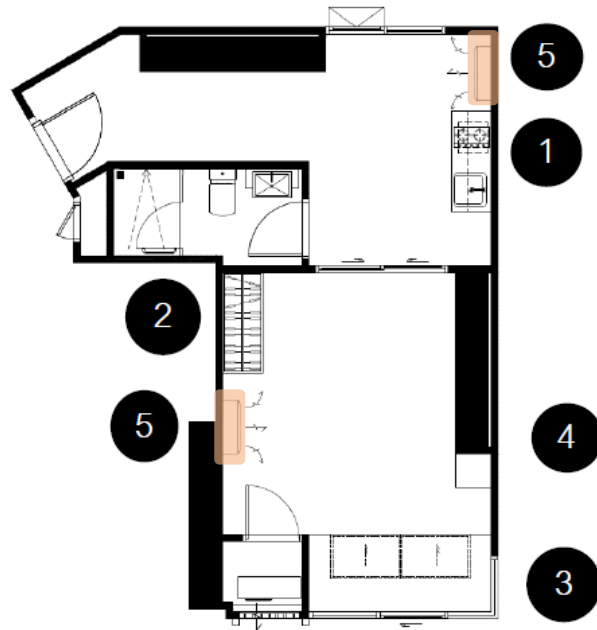

4 Curtain

STUDIO

Built-In Furniture and Kitchen Built-In for Unit Room

Standard

Studio - Type D

32.90 SQ.M.

INCLUDED ONLY

1. Kitchen Cabinet - 1 Set
 - Hood - 1 Set
 - Hob - 1 Set
 - Sink & Faucet - 1 Set
2. Wardrobe - 1 Set
3. Sitting Podium with drawer - 1 Set
4. Headboard Shelf - 1 Set
5. Air Conditioner - 1 Set
 - 18,000 BTU

4 Curtain

STUDIO

Built-In Furniture and Kitchen Built-In for Unit Room

Standard

Studio - Type D-2

35.30 SQ.M.

INCLUDED ONLY

1. Kitchen Cabinet - 1 Set
 - Hood - 1 Set
 - Hob - 1 Set
 - Sink & Faucet - 1 Set
2. Wardrobe - 1 Set
3. Sitting Podium with drawer - 1 Set
4. Headboard Shelf - 1 Set
5. Storage Shelft - 1 Set
6. Air Conditioner - 1 Set
 - 18,000 BTU

4 Curtain

STUDIO PLUS

Built-In Furniture and Kitchen Built-In for Unit Room

Standard

1 Bedroom (Studio Plus) - Type E

39.00 SQ.M.

INCLUDED ONLY

1. Kitchen Cabinet - 1 Set
 - Hood - 1 Set
 - Hob - 1 Set
 - Sink & Faucet - 1 Set
2. Wardrobe - 1 Set
3. Sitting Podium with Drawer - 1 Set
4. Headboard Shelf - 1 Set
5. Air Conditioner - 2 Sets
 - 15,000 BTU

*The positioning of useable space and the column is determined by the location of the room. The company reserves the right to modify terms or cancel without prior notice. The location area size is an estimate only. Type of furniture placement containing details. This is just an example of the layout are used for advertising only.