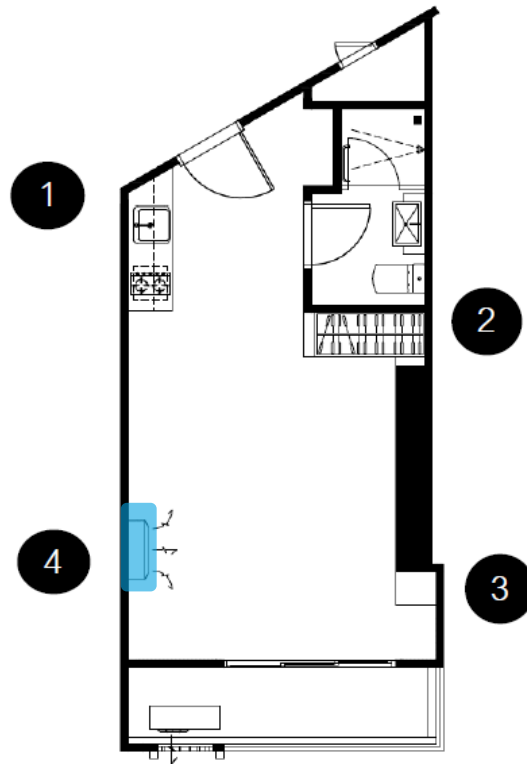

4 Curtain

STUDIO

Built-In Furniture and Kitchen Built-In for Unit Room

Standard

Studio - Type C-1

33.40 SQ.M.

INCLUDED ONLY

1. Kitchen Cabinet - 1 Set
 - Hood - 1 Set
 - Hob - 1 Set
 - Sink & Faucet - 1 Set
2. Wardrobe - 1 Set
3. Headboard Shelf - 1 Set
4. Air Conditioner - 1 Set
 - 18,000 BTU

*The positioning of useable space and the column is determined by the location of the room. The company reserves the right to modify terms or cancel without prior notice. The location area size is an estimate only. Type of furniture placement containing details. This is just an example of the layout are used for advertising only.