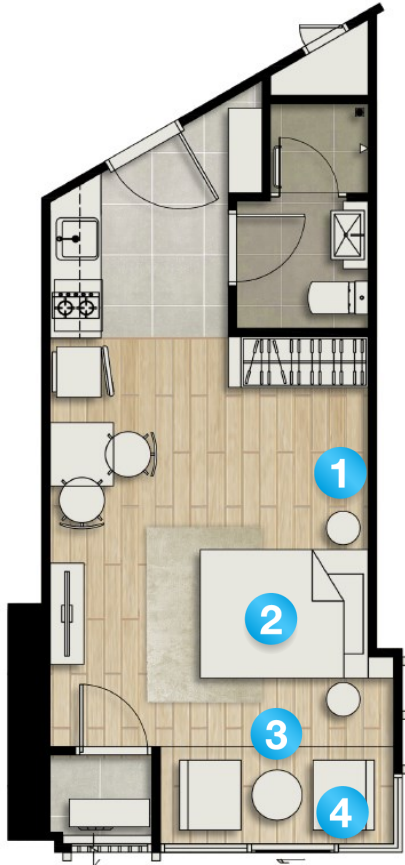

4 Curtain

STUDIO

Built-In Furniture and Kitchen Built-In for Unit Room

Standard

Studio - Type C-1

33.40 SQ.M.

INCLUDED ONLY

1. Kitchen Cabinet - 1 Set
 - Hood - 1 Set
 - Hob - 1 Set
 - Sink & Faucet - 1 Set
2. Wardrobe - 1 Set
3. Headboard Shelf - 1 Set
4. Air Conditioner - 1 Set
 - 18,000 BTU

STUDIO

PROMOTIONAL FURNITURE PACKAGE

**Image below are provided for illustration only subject to change without prior notice*

TYPE D
32.90 SQ.M.

1 Side Table

2 King Bed & Mattress

3 1 Tea Table with 2 Sofas

4 Curtain

STUDIO

Built-In Furniture and Kitchen Built-In for Unit Room

Standard

Studio - Type D

32.90 SQ.M.

INCLUDED ONLY

1. Kitchen Cabinet - 1 Set
 - Hood - 1 Set
 - Hob - 1 Set
 - Sink & Faucet - 1 Set
2. Wardrobe - 1 Set
3. Sitting Podium with drawer - 1 Set
4. Headboard Shelf - 1 Set
5. Air Conditioner - 1 Set
 - 18,000 BTU

STUDIO

PROMOTIONAL FURNITURE PACKAGE

**Image below are provided for illustration only subject to change without prior notice*

TYPE D-1
32.90 SQ.M.

1 Side Table

2 King Bed & Mattress

3 1 Tea Table with 2 Sofas