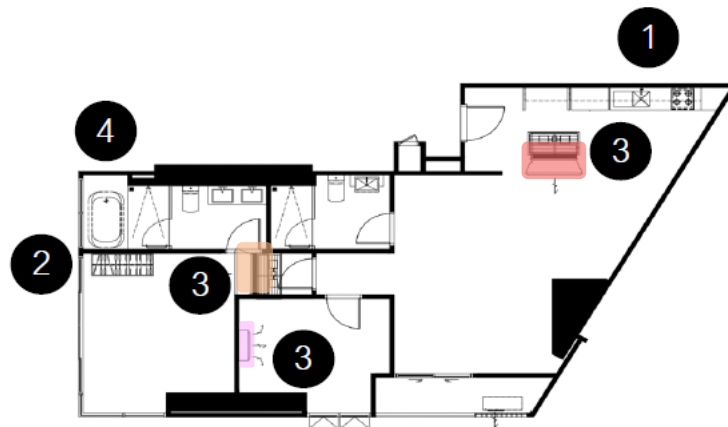

1. Kitchen Cabinet (L-Shape) - 1 Set

Hood - 1 Set

Hob - 1 Set

Sink & Faucet - 1 Set

2. Wardrobe - 1 Set

3. Air Conditioner - 2 Sets

15,000 BTU

*The positioning of useable space and the column is determined by the location of the room. The company reserves the right to modify terms or cancel without prior notice. The location area size is an estimate only. Type of furniture placement containing details. This is just an example of the layout are used for advertising only.

4 Three-Seat Sofa

6 Dining Table with 6 Chairs

2 BEDROOM

Built-In Furniture and Kitchen Built-In for Unit Room

Standard

2 Bedroom - Type I

88.90 SQ.M.

INCLUDED ONLY