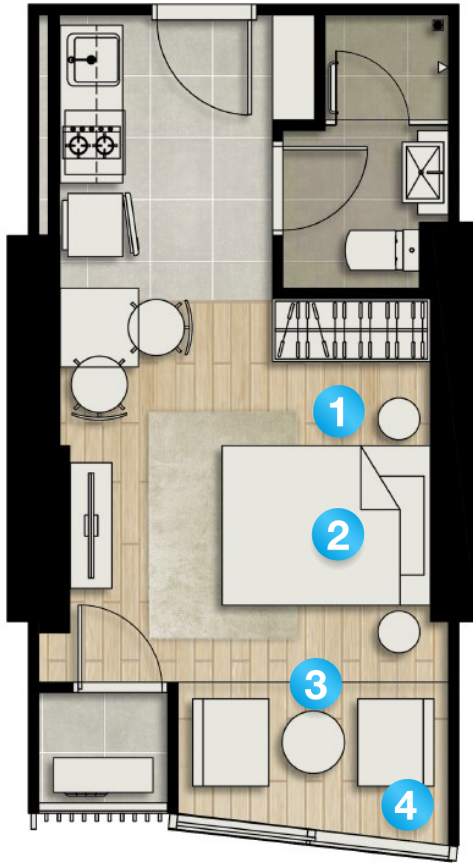

STUDIO

PROMOTIONAL FURNITURE PACKAGE

*Image below are provided for illustration only subject to change without prior notice

TYPE A-1
28.90 SQ.M.

1 Side Table