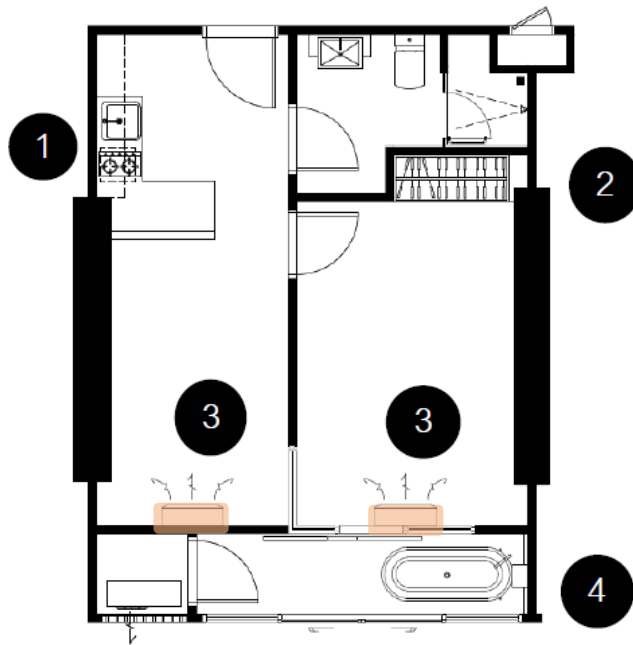

4 Tea Table

1 BEDROOM

Built-In Furniture and Kitchen Built-In for Unit Room

Standard

1 Bedroom - Type G

40.80 SQ.M.

INCLUDED ONLY

1. Kitchen Cabinet (L-Shape) - 1 Set

Hood - 1 Set

Hob - 1 Set

Sink & Faucet - 1 Set

2. Wardrobe - 1 Set

3. Air Conditioner - 2 Sets

15,000 BTU

4. Bathtub - 1 Set

*The positioning of useable space and the column is determined by the location of the room. The company reserves the right to modify terms or cancel without prior notice. The location area size is an estimate only. Type of furniture placement containing details. This is just an example of the layout are used for advertising only.