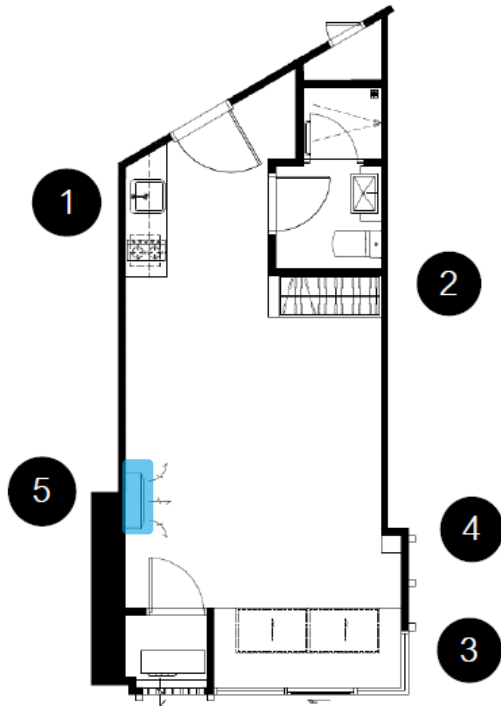

4 Curtain

STUDIO

Built-In Furniture and Kitchen Built-In for Unit Room

Standard

Studio - Type D

32.90 SQ.M.

INCLUDED ONLY

1. Kitchen Cabinet - 1 Set
 - Hood - 1 Set
 - Hob - 1 Set
 - Sink & Faucet - 1 Set
2. Wardrobe - 1 Set
3. Sitting Podium with drawer - 1 Set
4. Headboard Shelf - 1 Set
5. Air Conditioner - 1 Set
 - 18,000 BTU

STUDIO

PROMOTIONAL FURNITURE PACKAGE

**Image below are provided for illustration only subject to change without prior notice*

TYPE D-1
32.90 SQ.M.

1 Side Table

2 King Bed & Mattress

3 1 Tea Table with 2 Sofas

4 Curtain

STUDIO

Built-In Furniture and Kitchen Built-In for Unit Room

Standard

Studio - Type D-1

32.90 SQ.M.

INCLUDED ONLY

1. Kitchen Cabinet - 1 Set

Hood - 1 Set

Hob - 1 Set

Sink & Faucet - 1 Set

2. Wardrobe - 1 Set

3. Sitting Podium with drawer - 1 Set

4. Headboard Shelf - 1 Set

5. Air Conditioner - 1 Set

 18,000 BTU