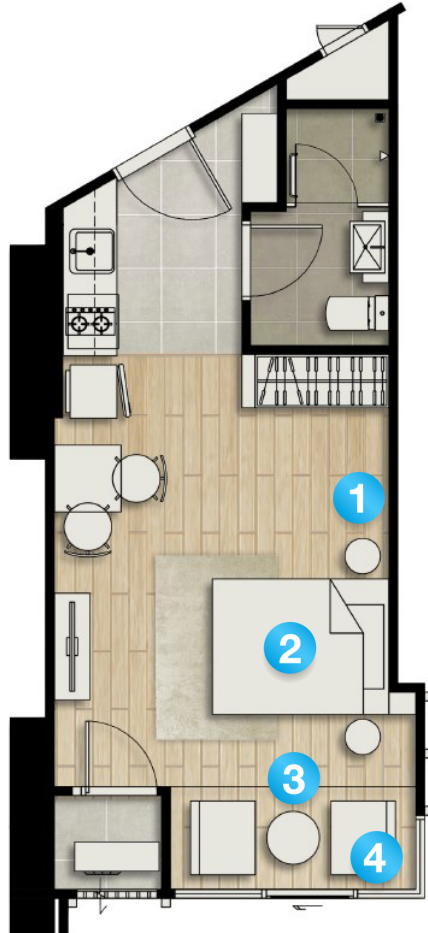

STUDIO

PROMOTIONAL FURNITURE PACKAGE

**Image below are provided for illustration only subject to change without prior notice*

TYPE C-1
33.40 SQ.M.

1 Side Table

2 King Bed & Mattress

3 1 Tea Table with 2 Chairs

4 Curtain

STUDIO

Built-In Furniture and Kitchen Built-In for Unit Room

Standard

Studio - Type C-1

33.40 SQ.M.

INCLUDED ONLY

1. Kitchen Cabinet - 1 Set
 - Hood - 1 Set
 - Hob - 1 Set
 - Sink & Faucet - 1 Set
2. Wardrobe - 1 Set
3. Headboard Shelf - 1 Set
4. Air Conditioner - 1 Set
 - 18,000 BTU

STUDIO

PROMOTIONAL FURNITURE PACKAGE

**Image below are provided for illustration only subject to change without prior notice*

TYPE D
32.90 SQ.M.

1 Side Table

2 King Bed & Mattress

3 1 Tea Table with 2 Sofas

4 Curtain

STUDIO

Built-In Furniture and Kitchen Built-In for Unit Room

Standard

Studio - Type D

32.90 SQ.M.

INCLUDED ONLY

1. Kitchen Cabinet - 1 Set
 - Hood - 1 Set
 - Hob - 1 Set
 - Sink & Faucet - 1 Set
2. Wardrobe - 1 Set
3. Sitting Podium with drawer - 1 Set
4. Headboard Shelf - 1 Set
5. Air Conditioner - 1 Set
 - 18,000 BTU