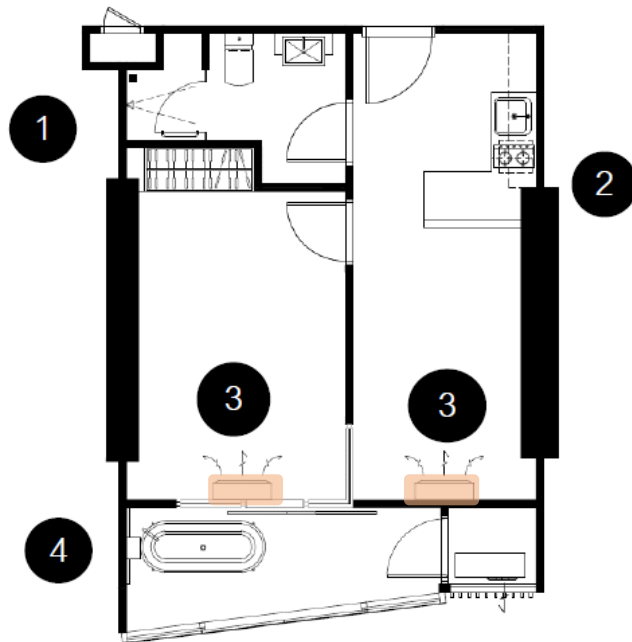

Hood - 1 Set

Hob - 1 Set

Sink & Faucet - 1 Set

2. Wardrobe - 1 Set

3. Air Conditioner - 2 Sets

15,000 BTU

4. Bathtub - 1 Set

*The positioning of useable space and the column is determined by the location of the room. The company reserves the right to modify terms or cancel without prior notice. The location area size is an estimate only. Type of furniture placement containing details. This is just an example of the layout are used for advertising only.

1 BEDROOM

PROMOTIONAL FURNITURE PACKAGE

**Image below are provided for illustration only subject to change without prior notice*

TYPE G-1M
42.50 SQ.M.

1 Side Table

2 King Bed & Mattress

3 Two-Seat Sofa

5 2 Bar Chairs

4 Tea Table

1 BEDROOM

Built-In Furniture and Kitchen Built-In for Unit Room

Standard

1 Bedroom - Type G-1M

42.50 SQ.M.

INCLUDED ONLY

1. Kitchen Cabinet (L-Shape) - 1 Set

Hood - 1 Set

Hob - 1 Set

Sink & Faucet - 1 Set

2. Wardrobe - 1 Set

3. Air Conditioner - 2 Sets  15,000 BTU

 15,000 BTU

4. Bathtub - 1 Set

*The positioning of useable space and the column is determined by the location of the room. The company reserves the right to modify terms or cancel without prior notice. The location area size is an estimate only. Type of furniture placement containing details. This is just an example of the layout are used for advertising only.