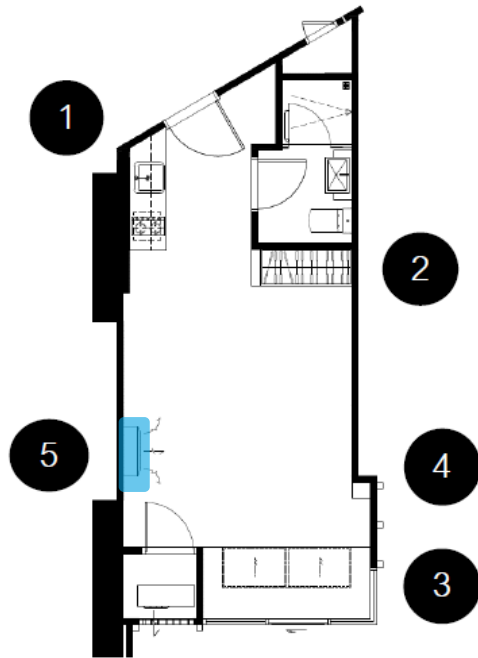

4 Curtain

STUDIO

Built-In Furniture and Kitchen Built-In for Unit Room

Standard

Studio - Type D

32.90 SQ.M.

INCLUDED ONLY

1. Kitchen Cabinet - 1 Set
 - Hood - 1 Set
 - Hob - 1 Set
 - Sink & Faucet - 1 Set
2. Wardrobe - 1 Set
3. Sitting Podium with drawer - 1 Set
4. Headboard Shelf - 1 Set
5. Air Conditioner - 1 Set
 - 18,000 BTU

*The positioning of useable space and the column is determined by the location of the room. The company reserves the right to modify terms or cancel without prior notice. The location area size is an estimate only. Type of furniture placement containing details. This is just an example of the layout are used for advertising only.