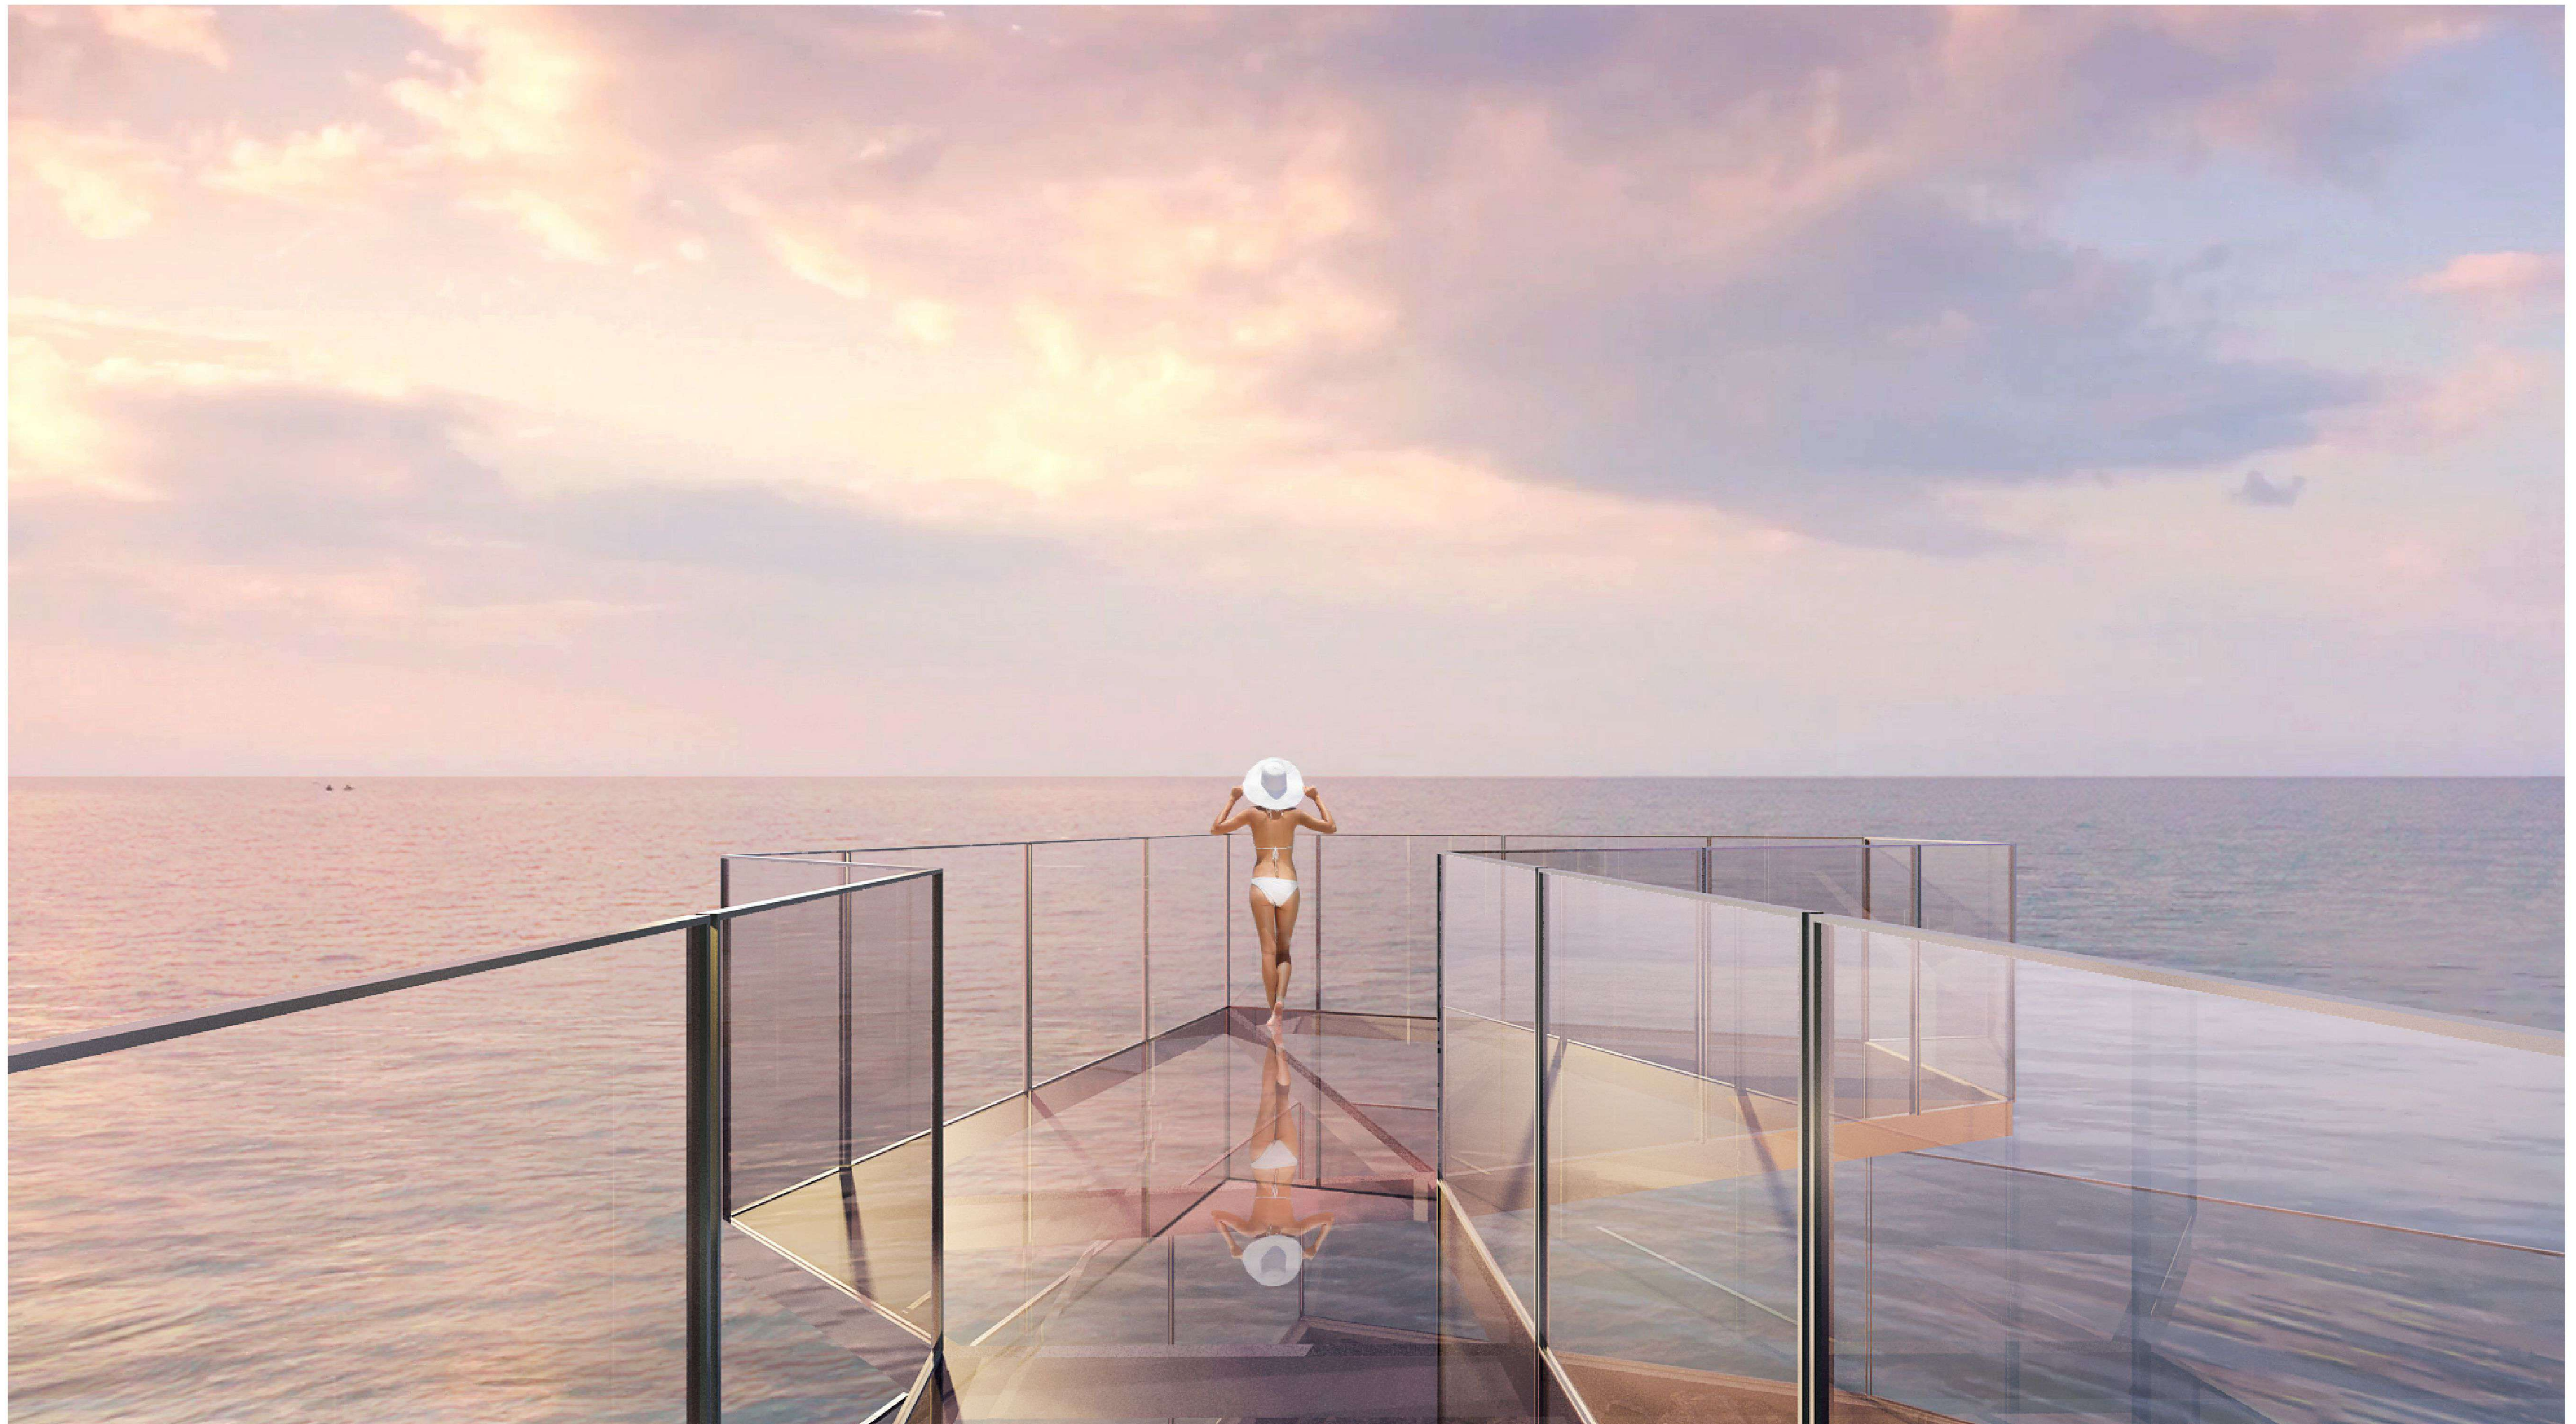

**PICTURESQUE VIEW BALCONY**

Reconnect with your inner self by connecting to natural blue canvas outside. Take pleasure in sublime interior design that blends yourself with the nature.

**NATURE STEP**

Step in the greenery whenever you soul desire.  
Nothing in-between you and nature.

**BETWEEN SOUL AND  
HEAVEN PATH**

Give your fullest self to the nature by stepping in the floating walkway to infinity. Be embraced by the dancing colors of the sky. Discover the shade that match your soul the most.