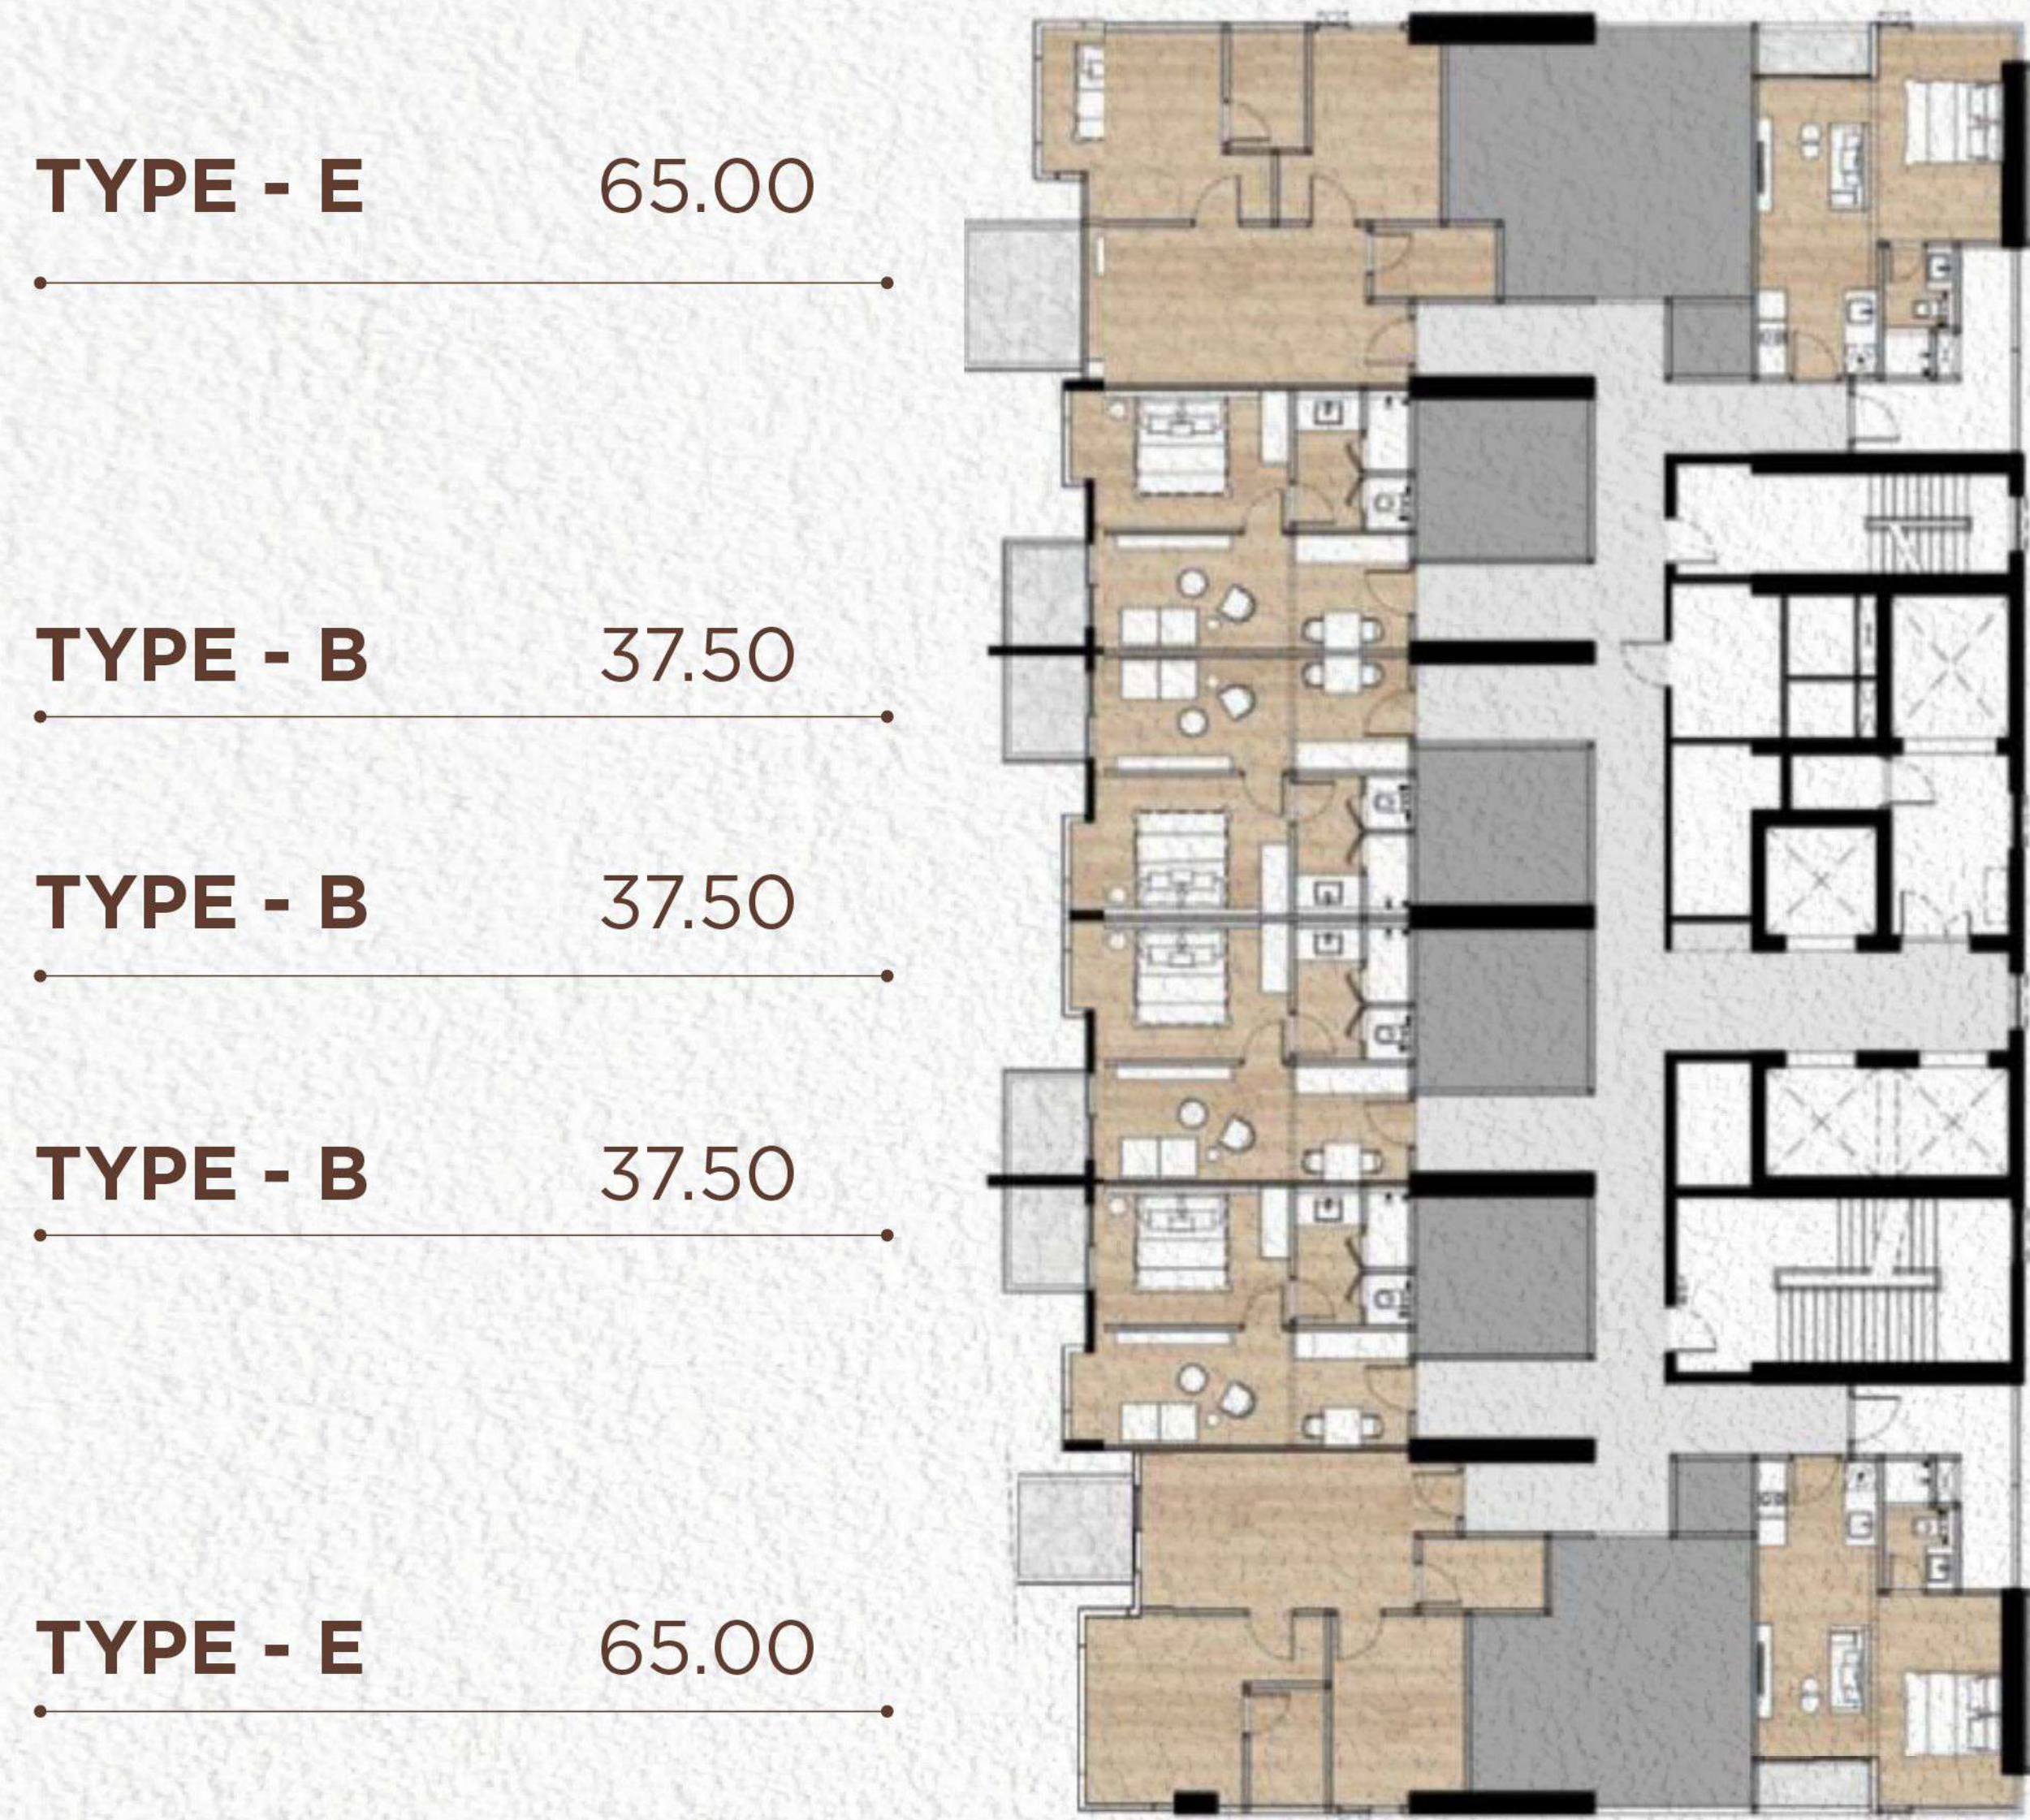

# FLOOR PLAN

LEVEL 26

LEVEL 27-42

# FLOOR PLAN

LEVEL 43

LEVEL 44

# FLOOR PLAN

**SKY FACILITY**  
LEVEL 45

**SKY FACILITY**

UNIT PLAN  
ROOM TYPE

LEVEL 5 - 10

LEVEL 12 - 25

LEVEL 44

ROOM TYPE A

ROOM TYPE A

ROOM TYPE B

ROOM TYPE B

ROOM TYPE D

ROOM TYPE D

‘Soul and Beyond Facilities’