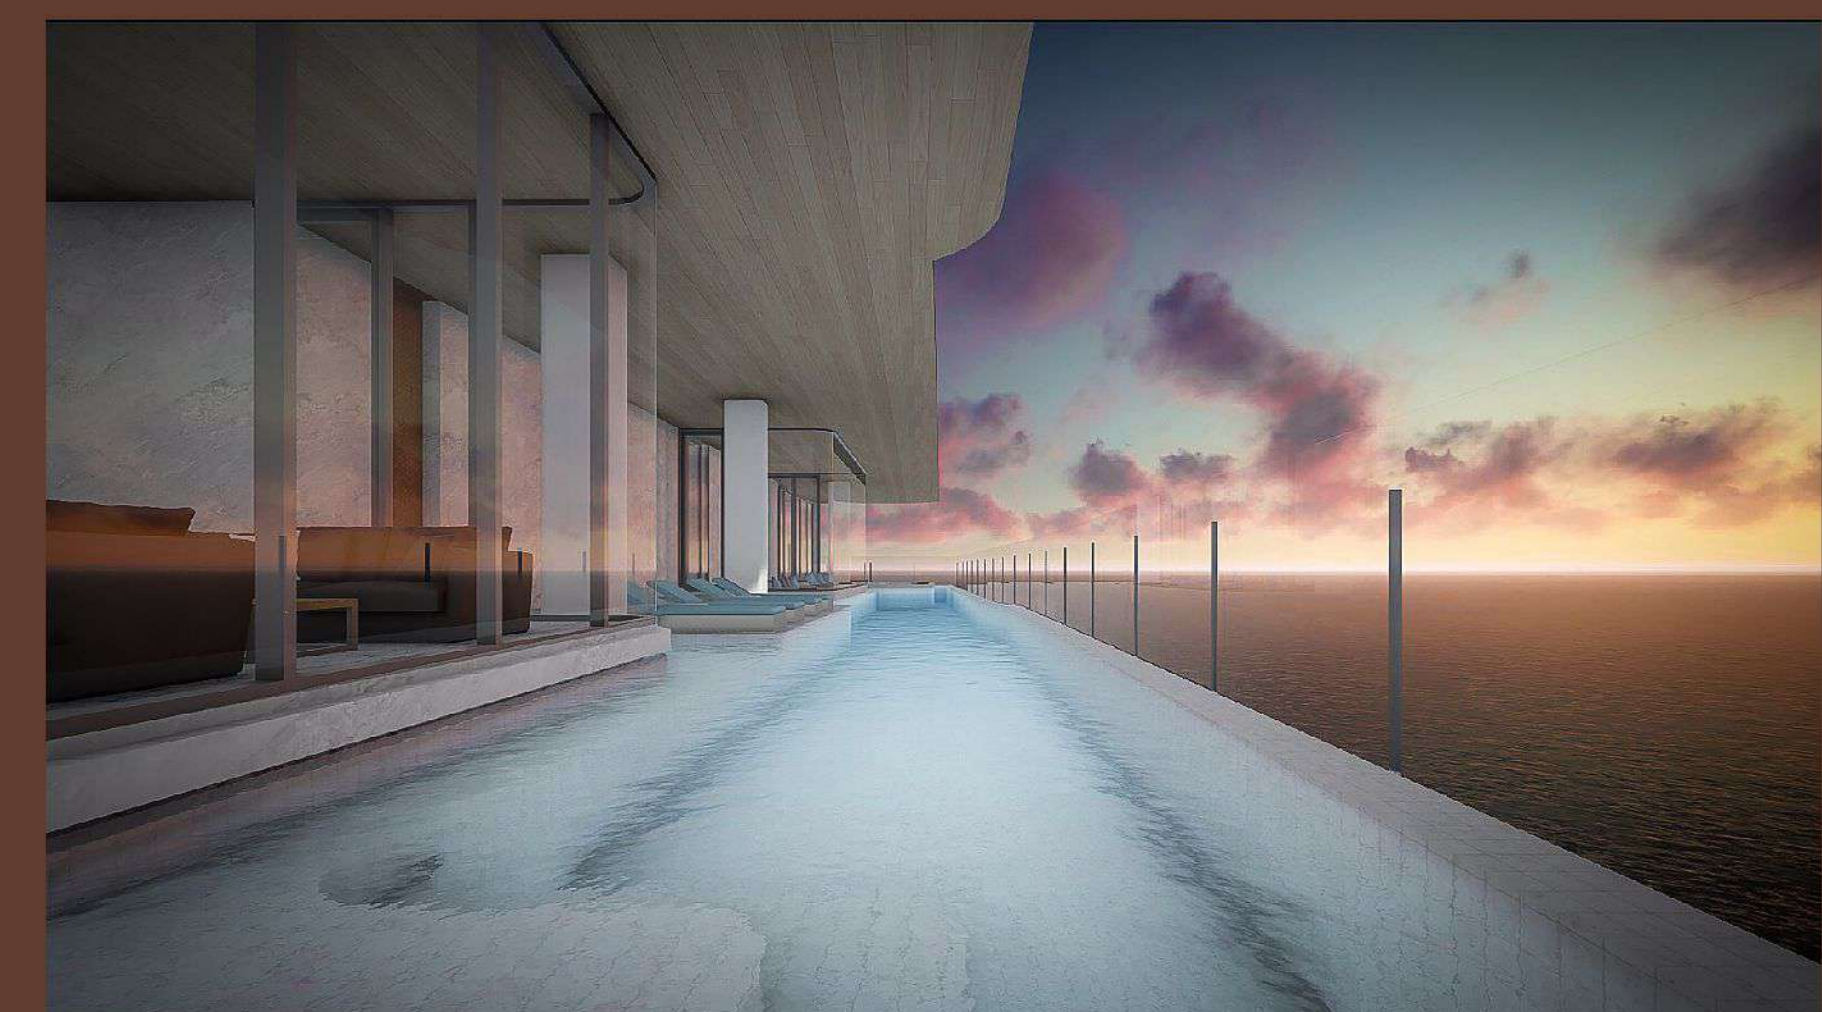

Open your soul and eyes to 180-degree open view, every unit share the picturesque horizontal sight of the gulf of Thailand.

Take a glimpse of connect-to-nature life in the serene green of the garden entry.

**BETWEEN SOUL AND  
HEAVEN PATH**

Become a part of the 180-degree view of horizontal sea and sky, the most heavenly viewpoint of Pattaya.

## SUNKEN LOUNGE

Find your favorite color of the day as you giving yourself to the most sublime viewpoint of Jomtien Beach.

SOUL-ELEVATED

SENSE  
THE ENRICHING  
SOUL

SOUL  
AND BEYOND  
FACILITIES