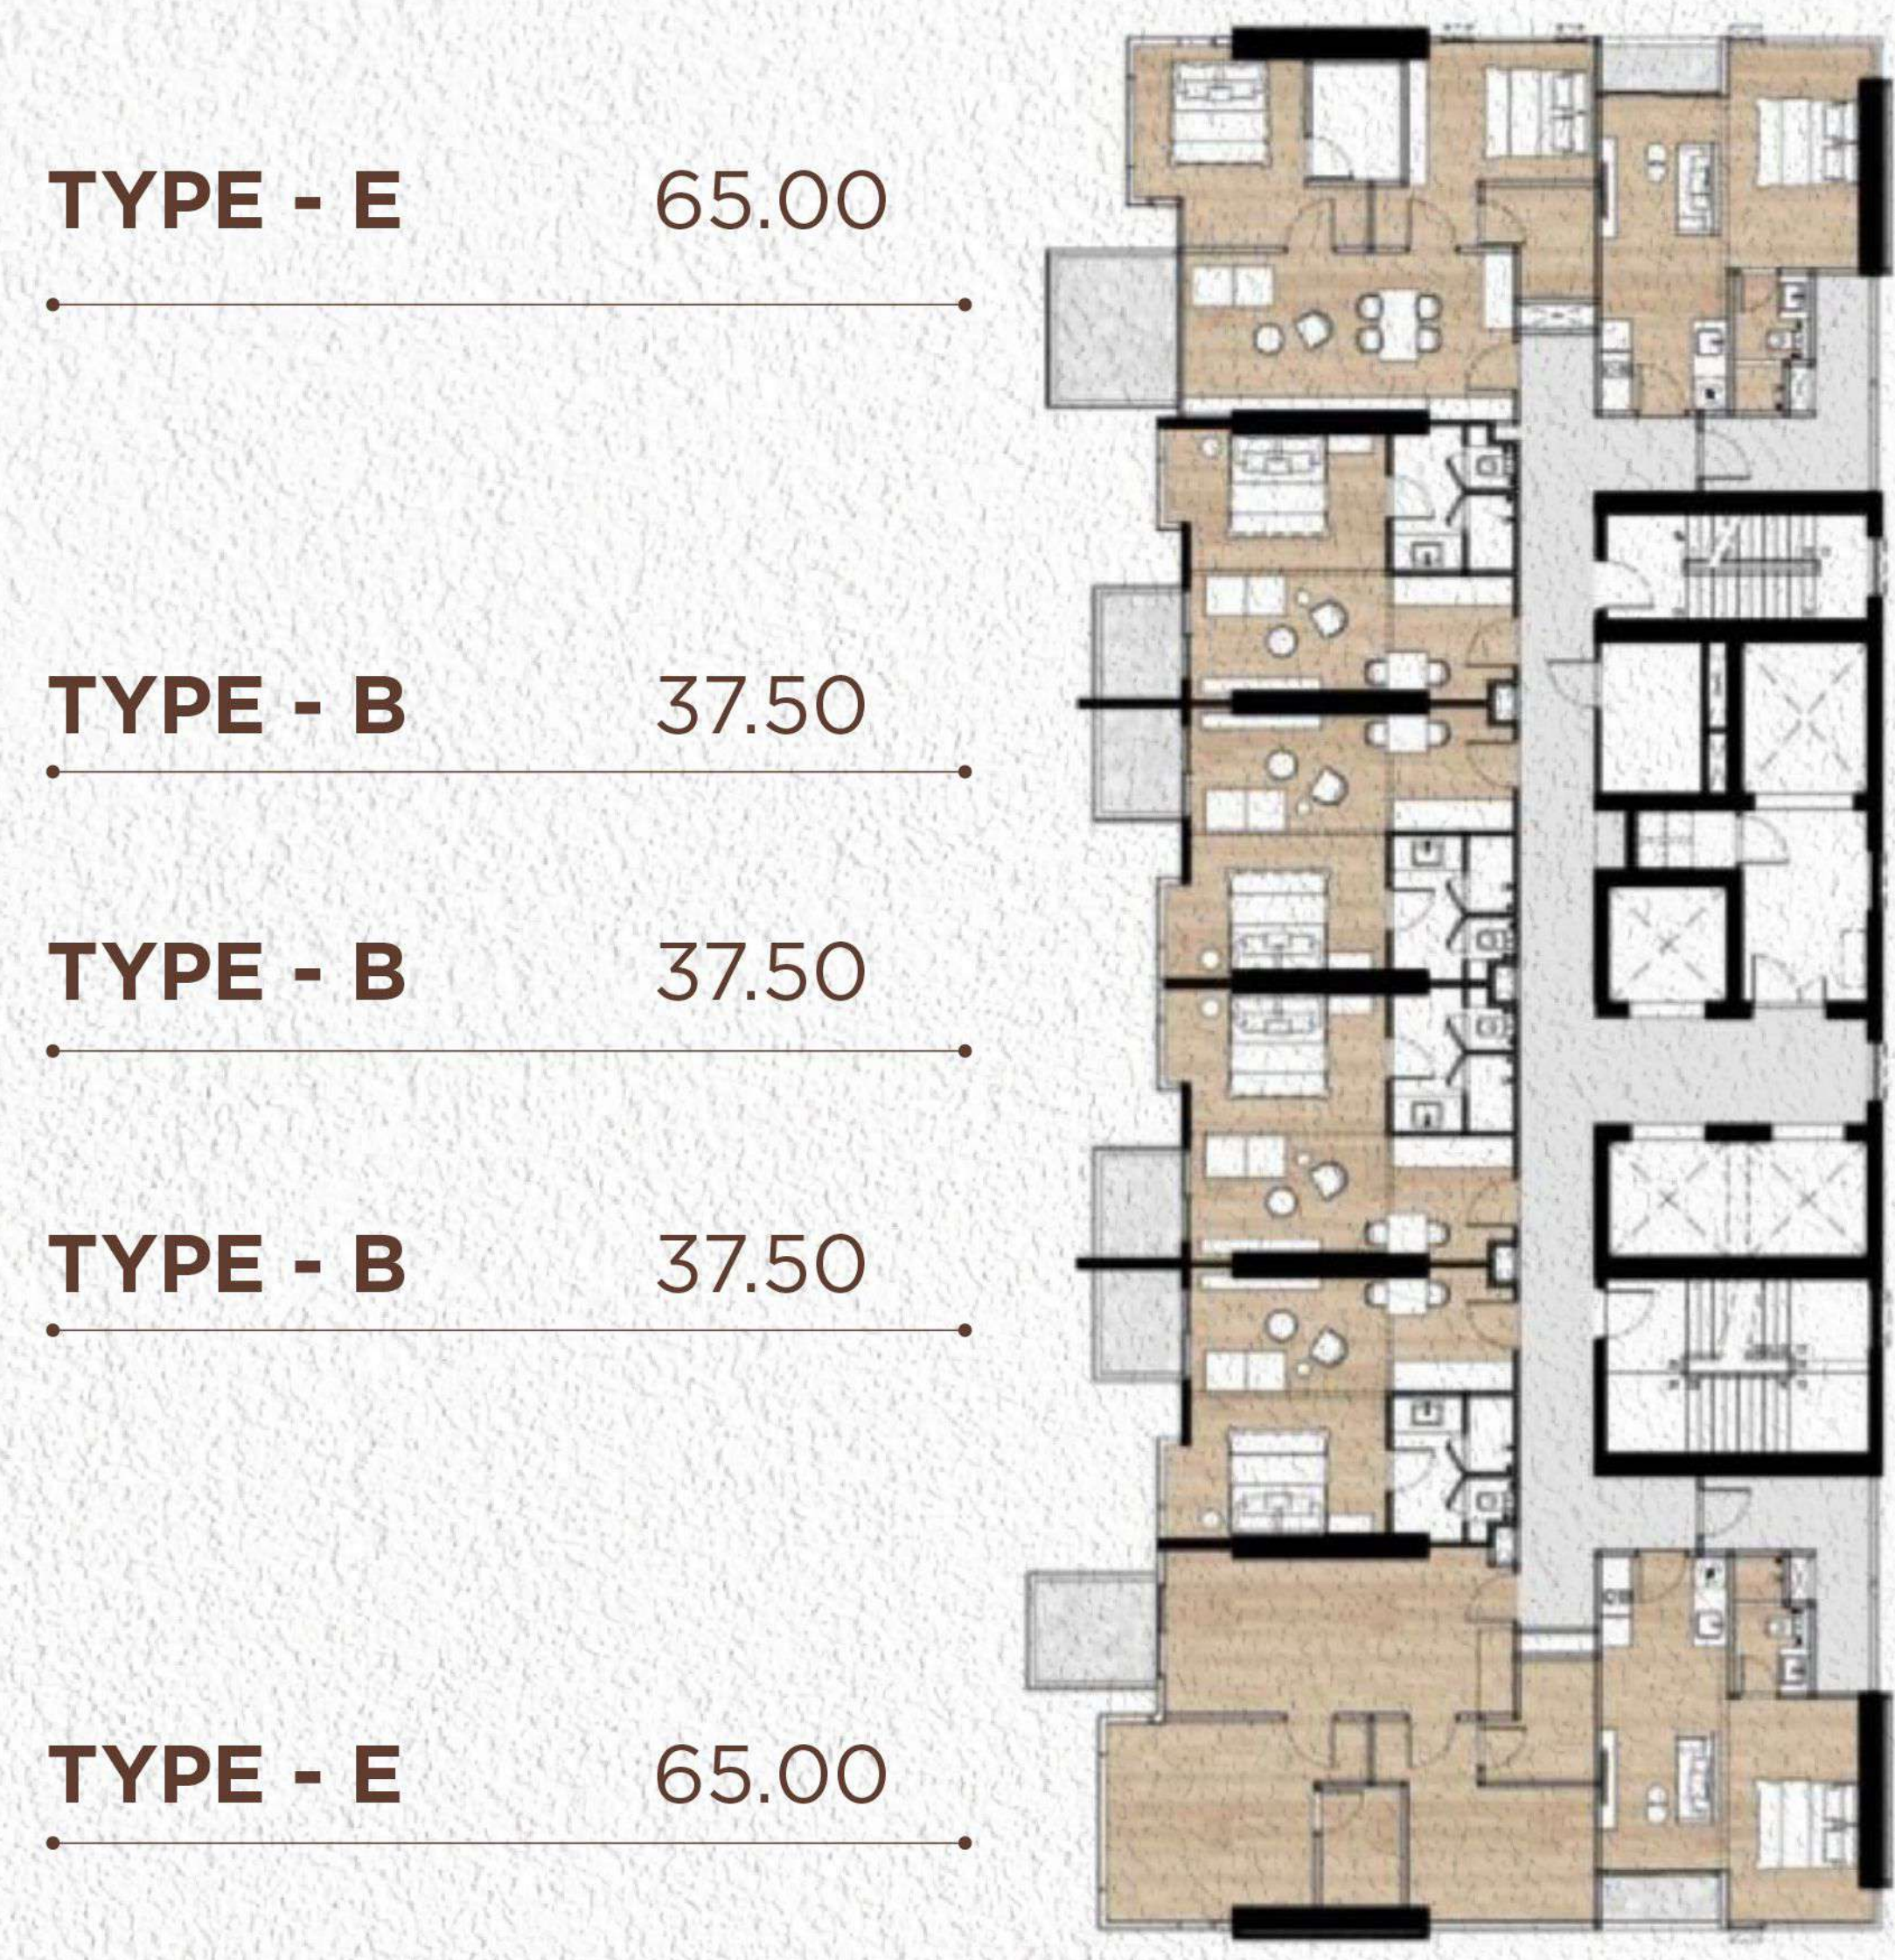

# FLOOR PLAN

LEVEL 26

LEVEL 27-42

# FLOOR PLAN

**SKY FACILITY**  
LEVEL 45

**SKY FACILITY**

UNIT PLAN  
ROOM TYPE

LEVEL 5 - 10

LEVEL 12 - 25